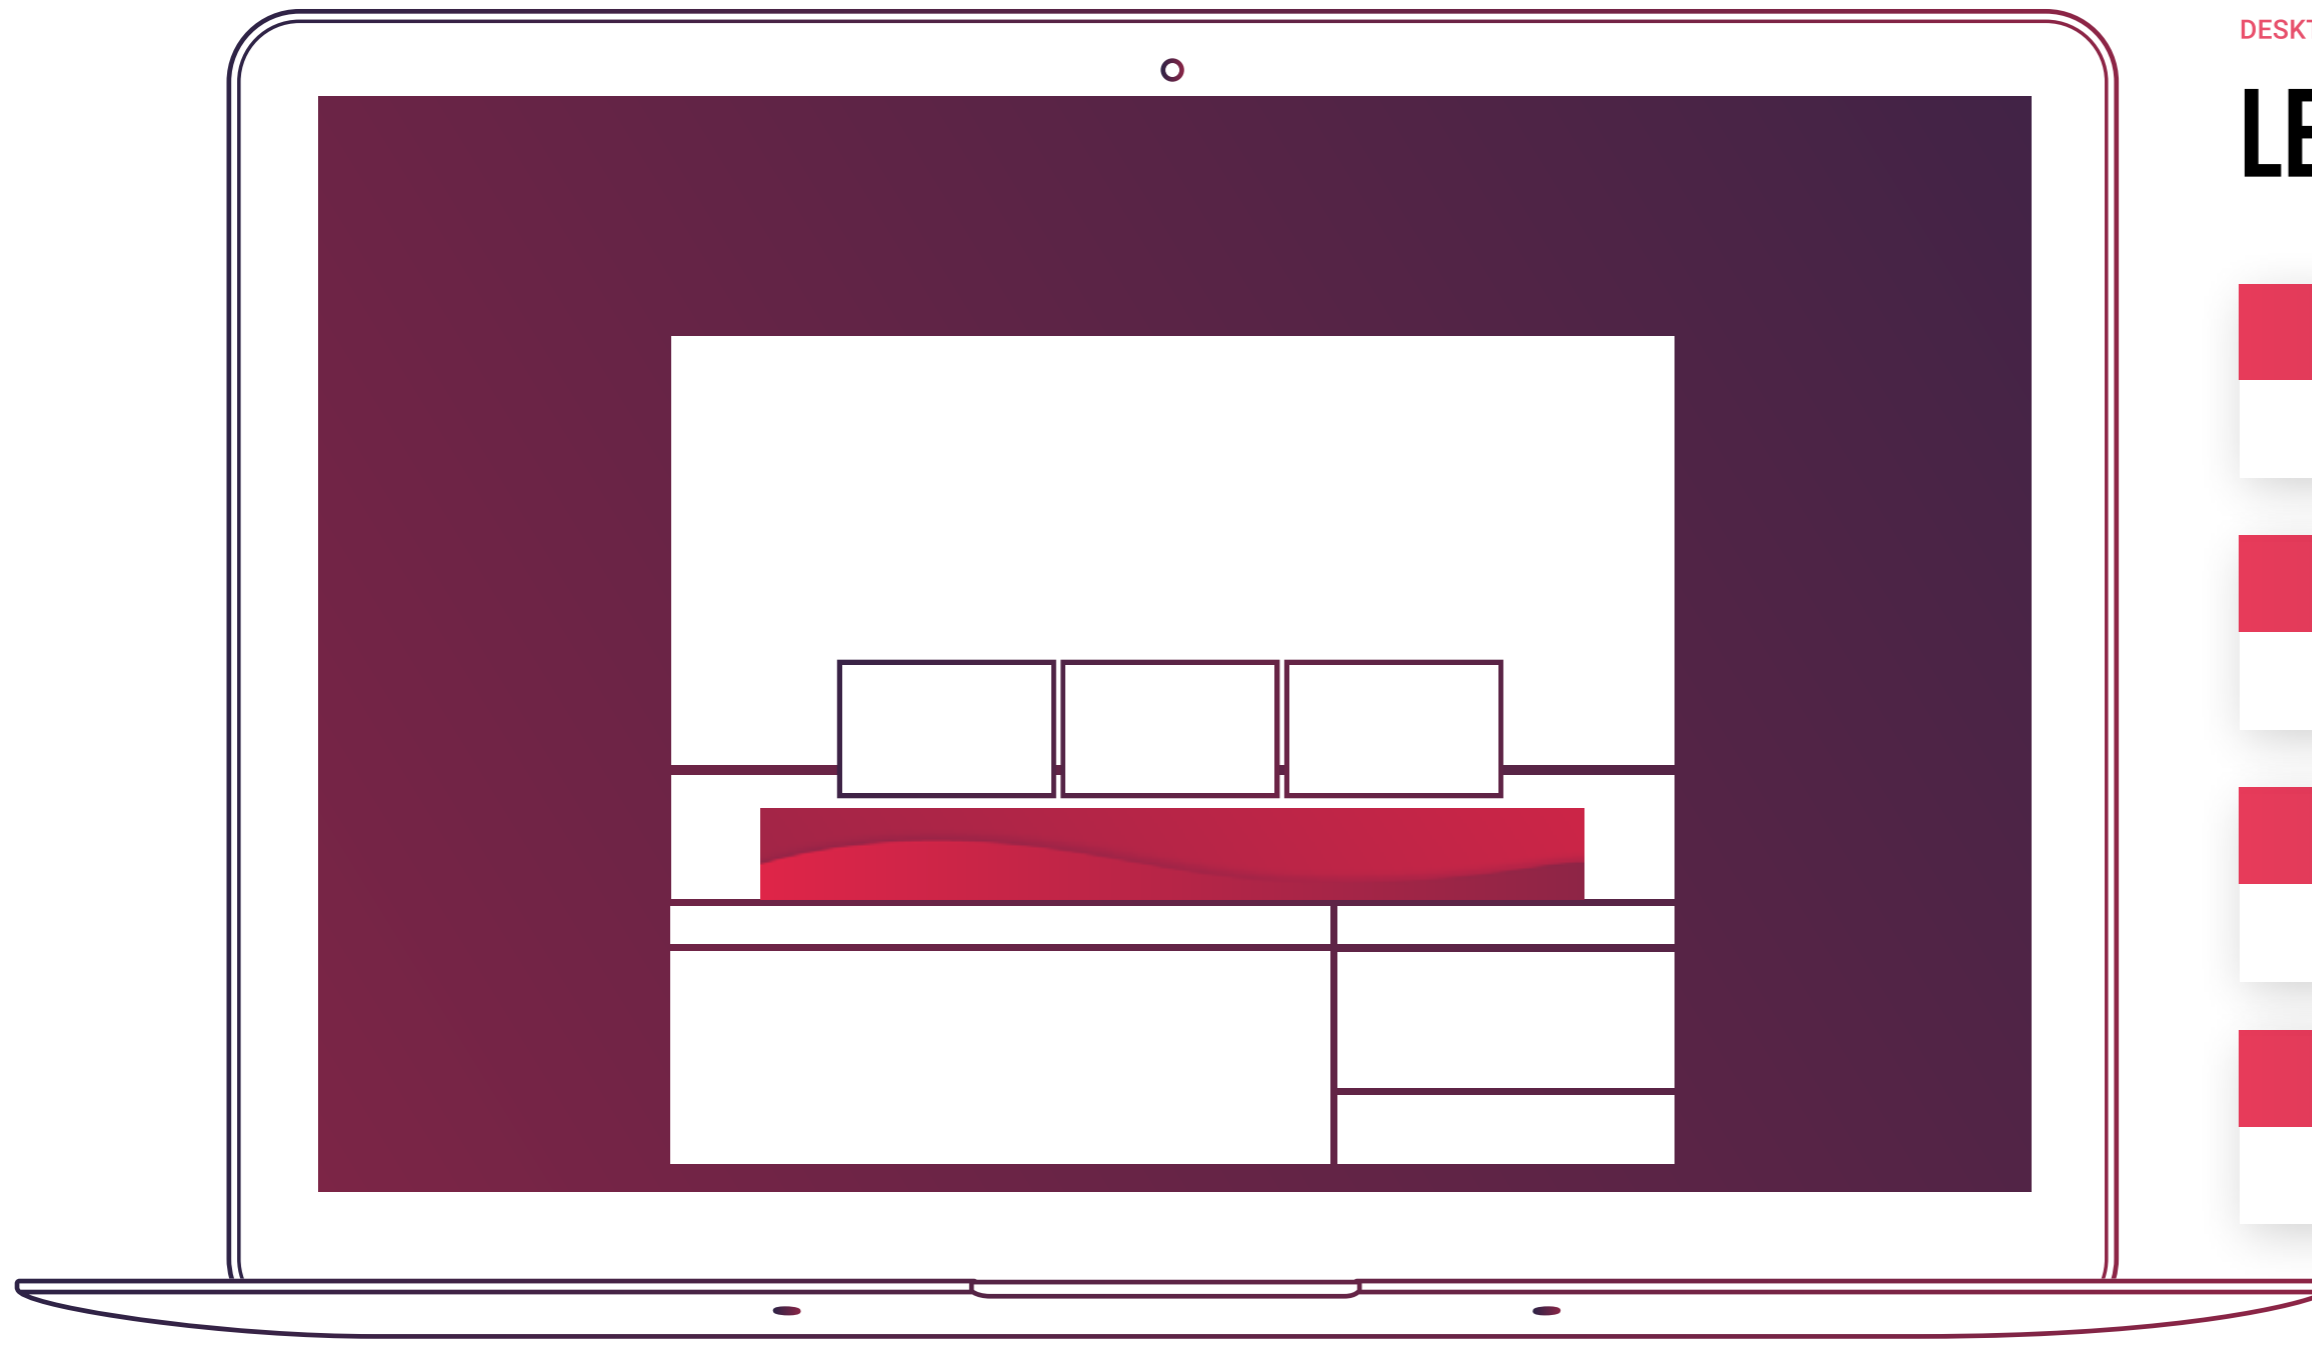

DESKTOP

LEADERBOARD

FILE SIZE

728 x 90

FORMAT

jpg | png | gif | HTML5 | Redirect

FILE WEIGHT: JPG | PNG | GIF

max. 60KB

FILE WEIGHT [HTML5]

max. 150KB +300KB subload