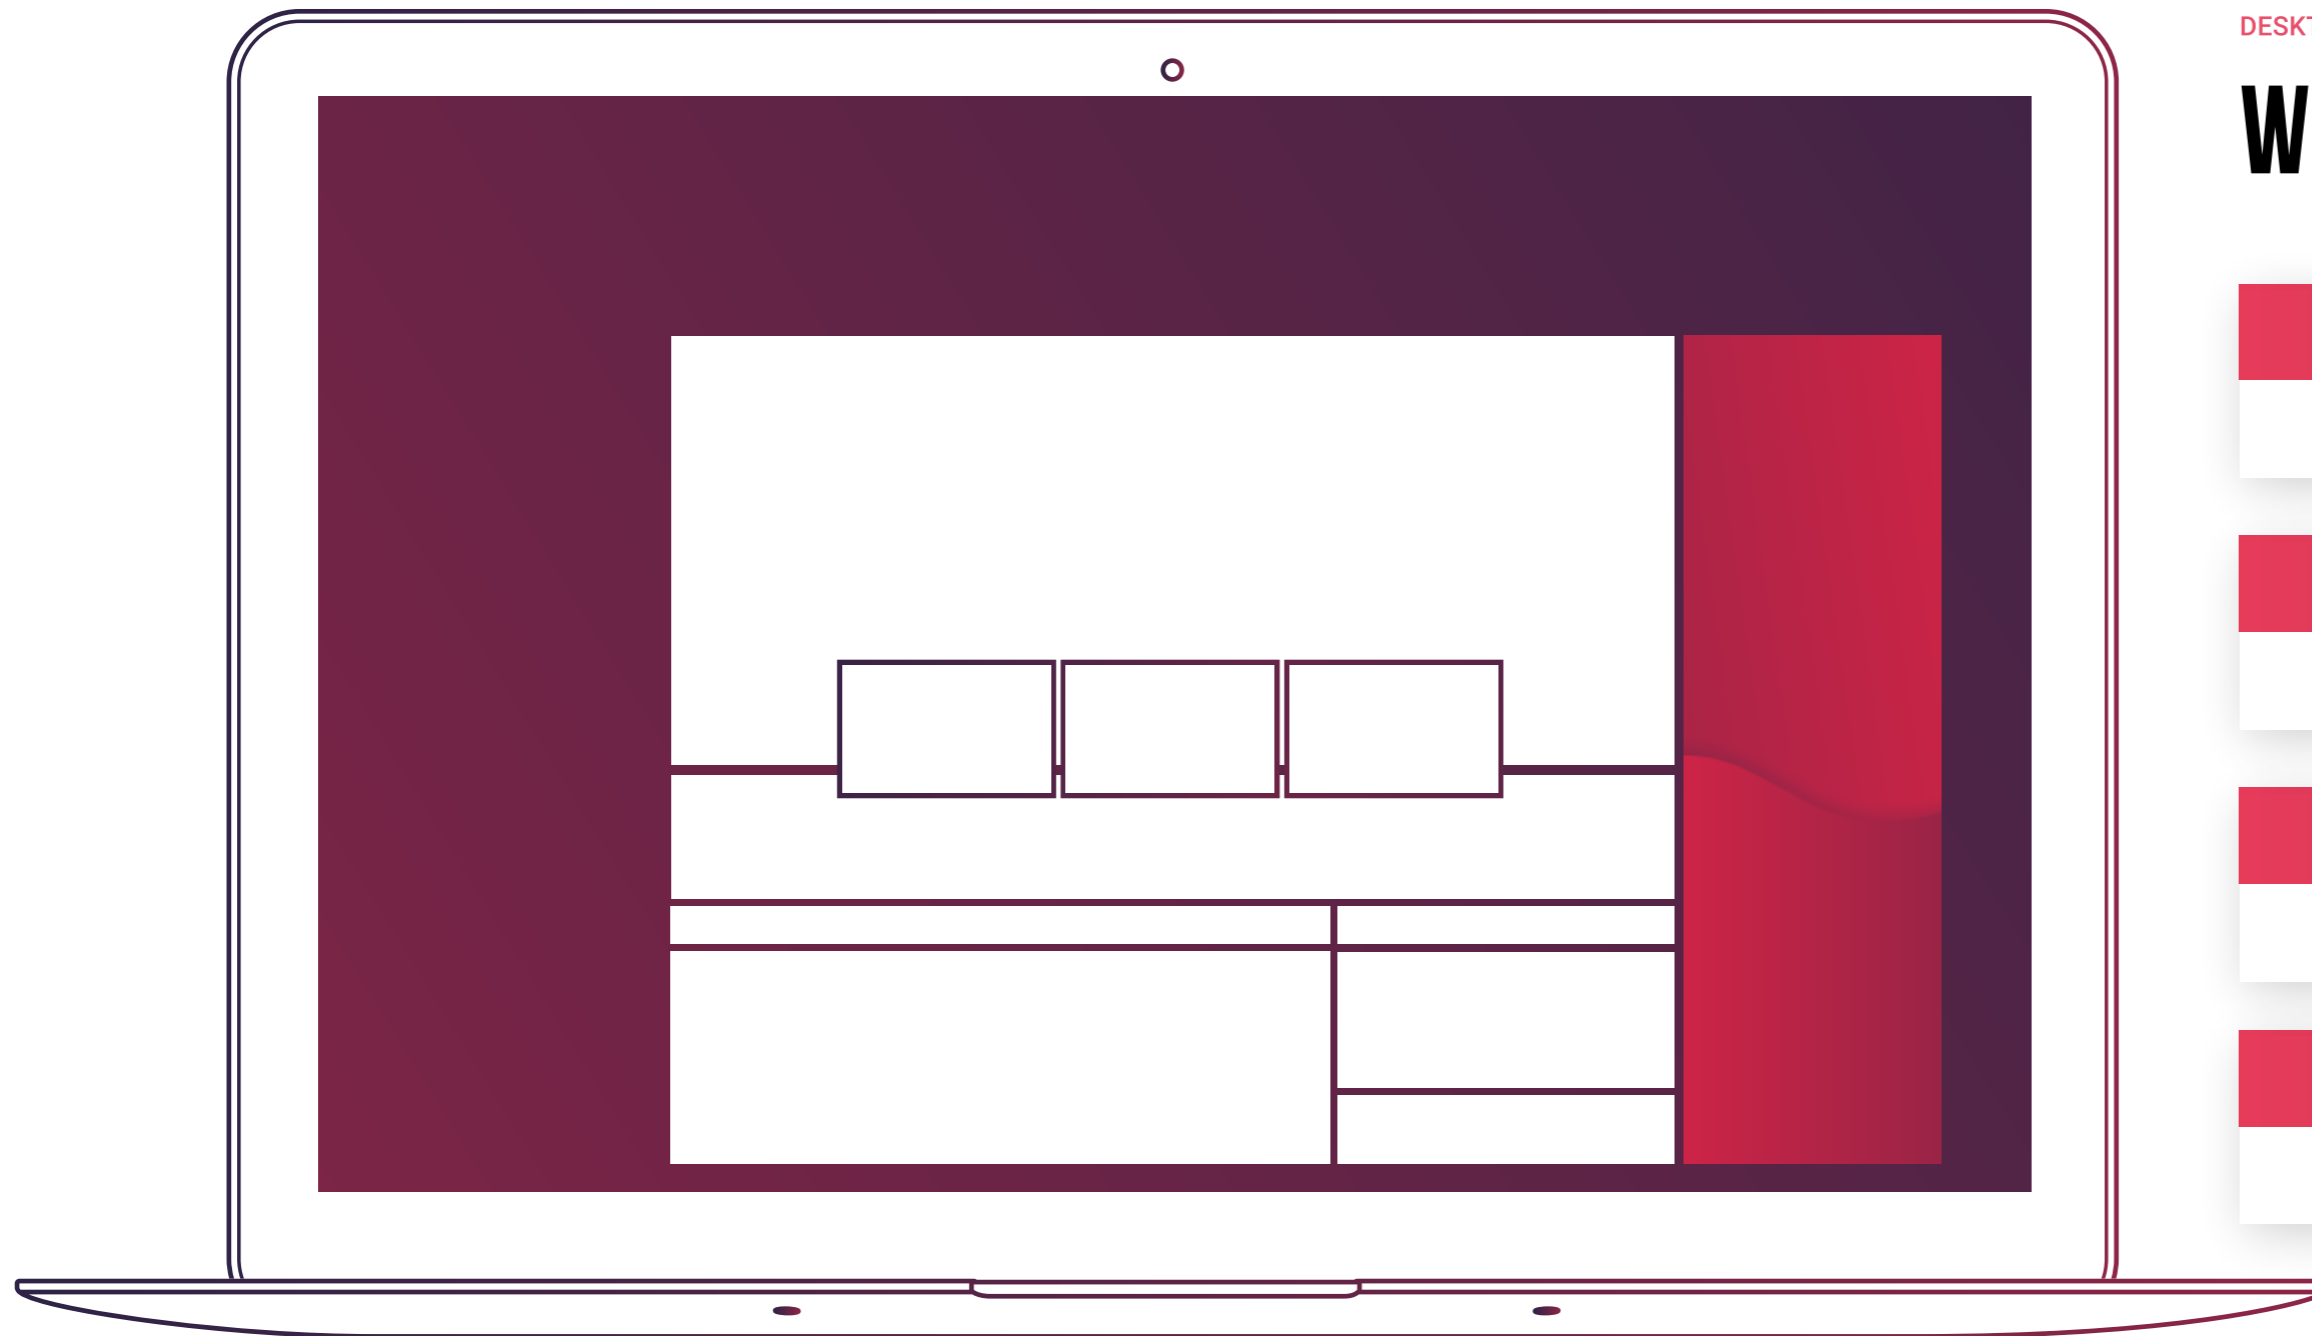

DESKTOP

WIDE SKYSCRAPER

FILE SIZE

160 x 600

FORMAT

jpg | gif | HTML5 | Redirect

FILE WEIGHT: JPG | GIF

max. 100KB

FILE WEIGHT [HTML5]

max. 150KB +300KB subload