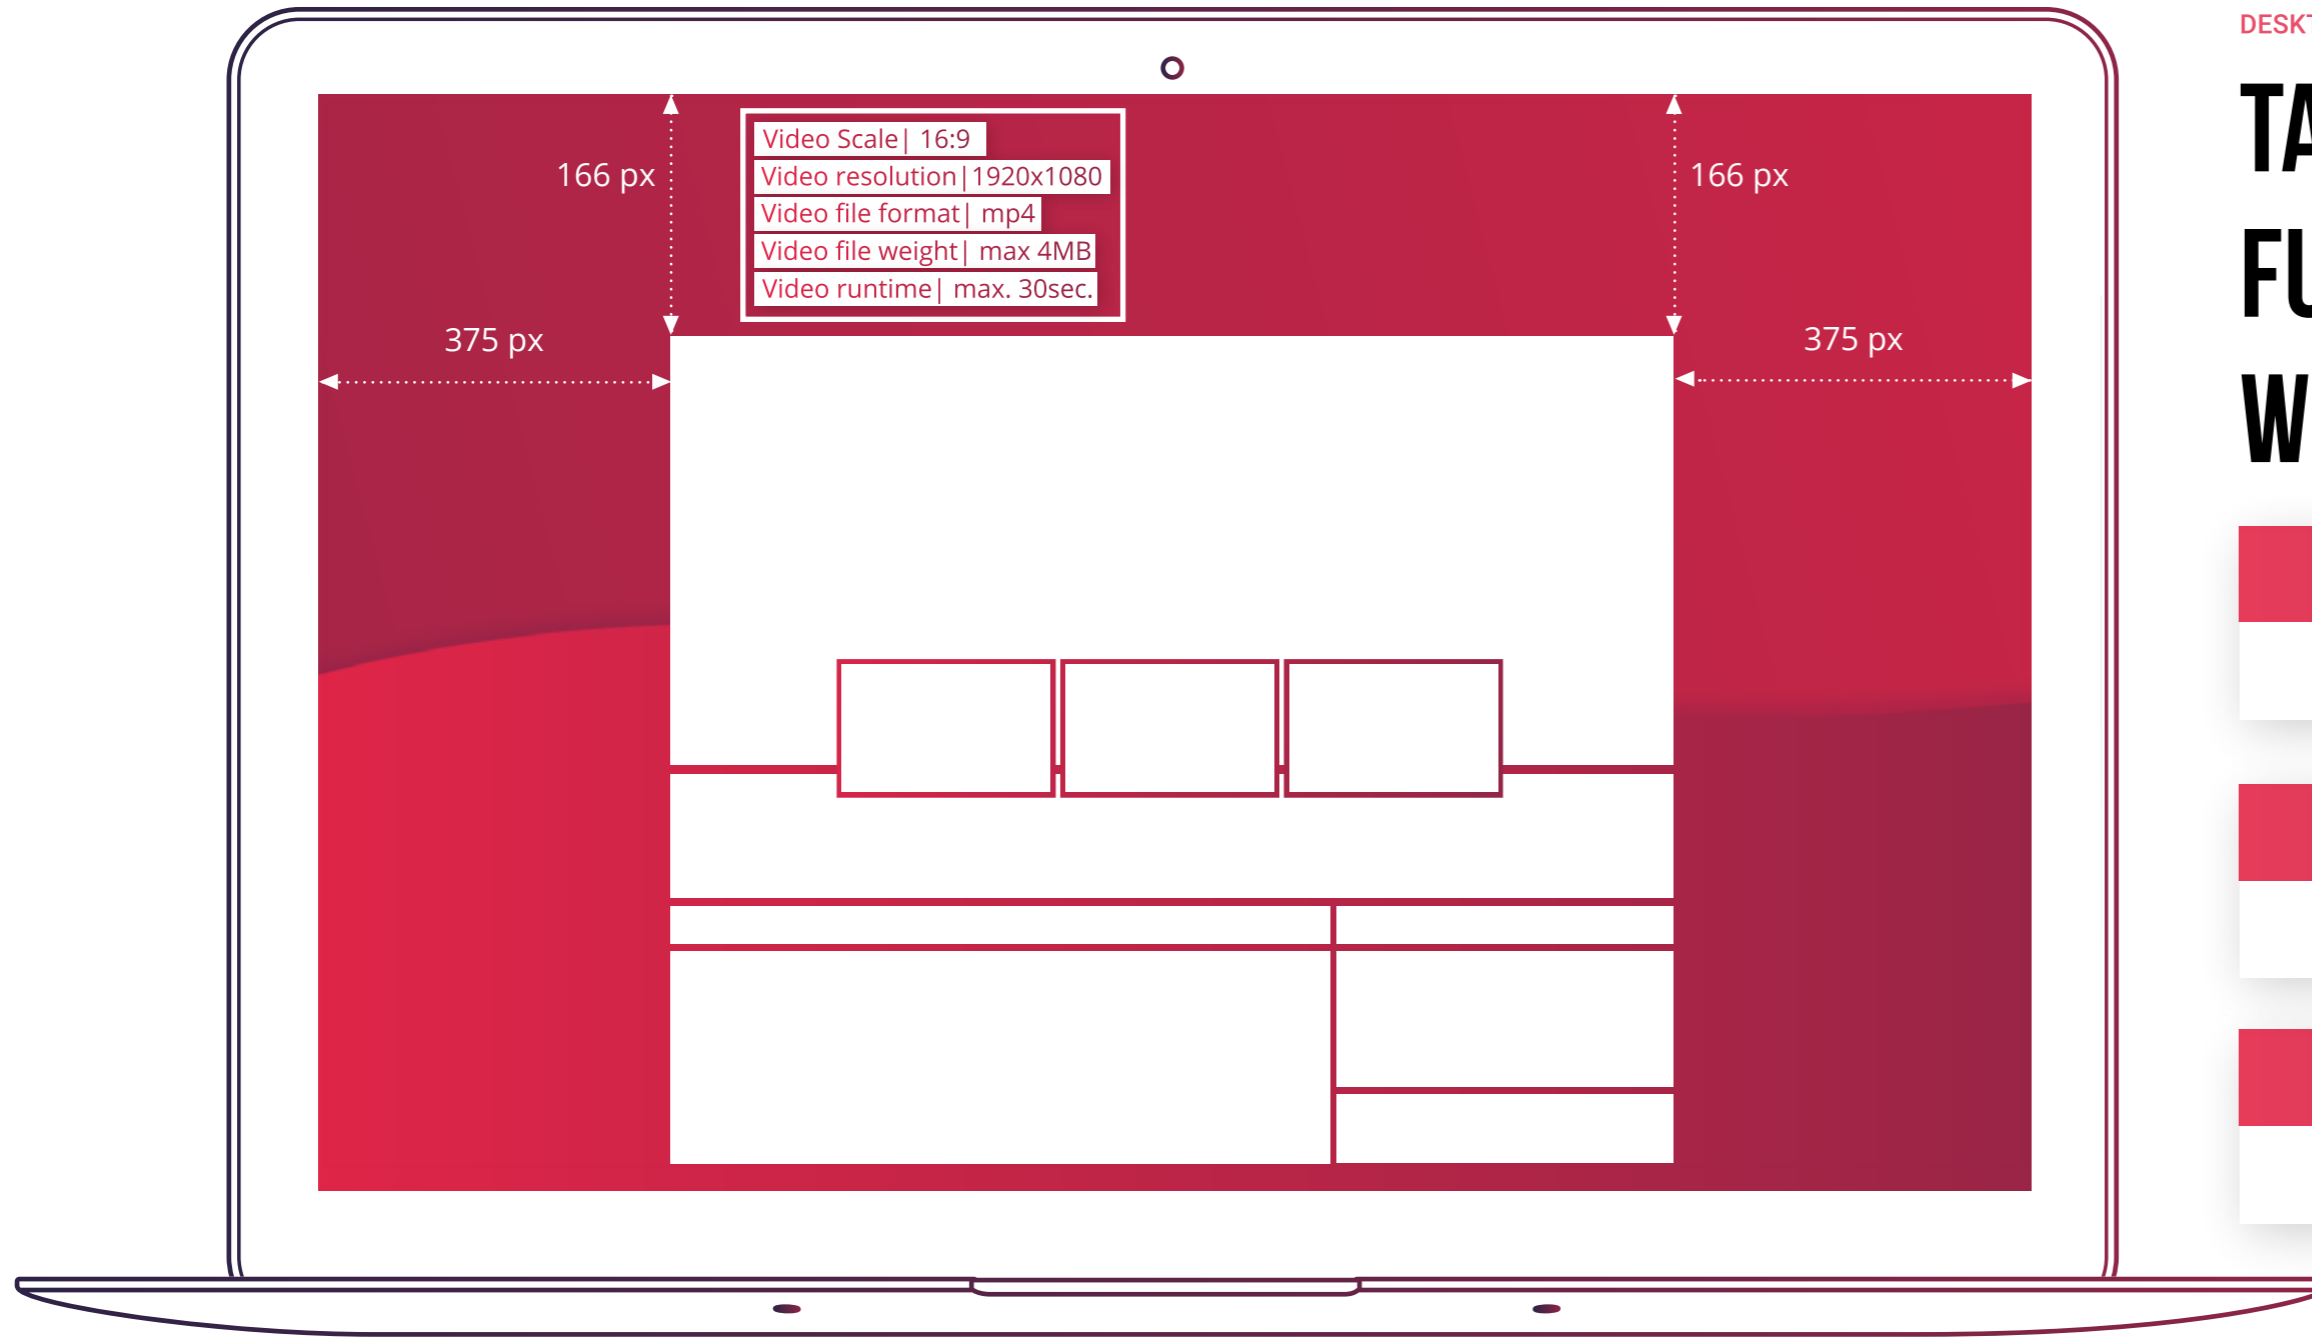

# TAKEOVER FULLSITE BRANDING

FILE SIZE

1920 x 1080

FORMAT

jpg

FILE WEIGHT

max. 300KB

DESKTOP

# TAKEOVER FULLSITE BRANDING WITH VIDEO INTEGRATION

FILE SIZE
1920 x 1080
FORMAT
jpg
FILE WEIGHT [WITHOUT VIDEO]
max. 300KB

DESKTOP

## LEADERBOARD

FILE SIZE

728 x 90

FORMAT

jpg | png | gif | HTML5 | Redirect

FILE WEIGHT: JPG | PNG | GIF

max. 60KB

FILE WEIGHT [HTML5]