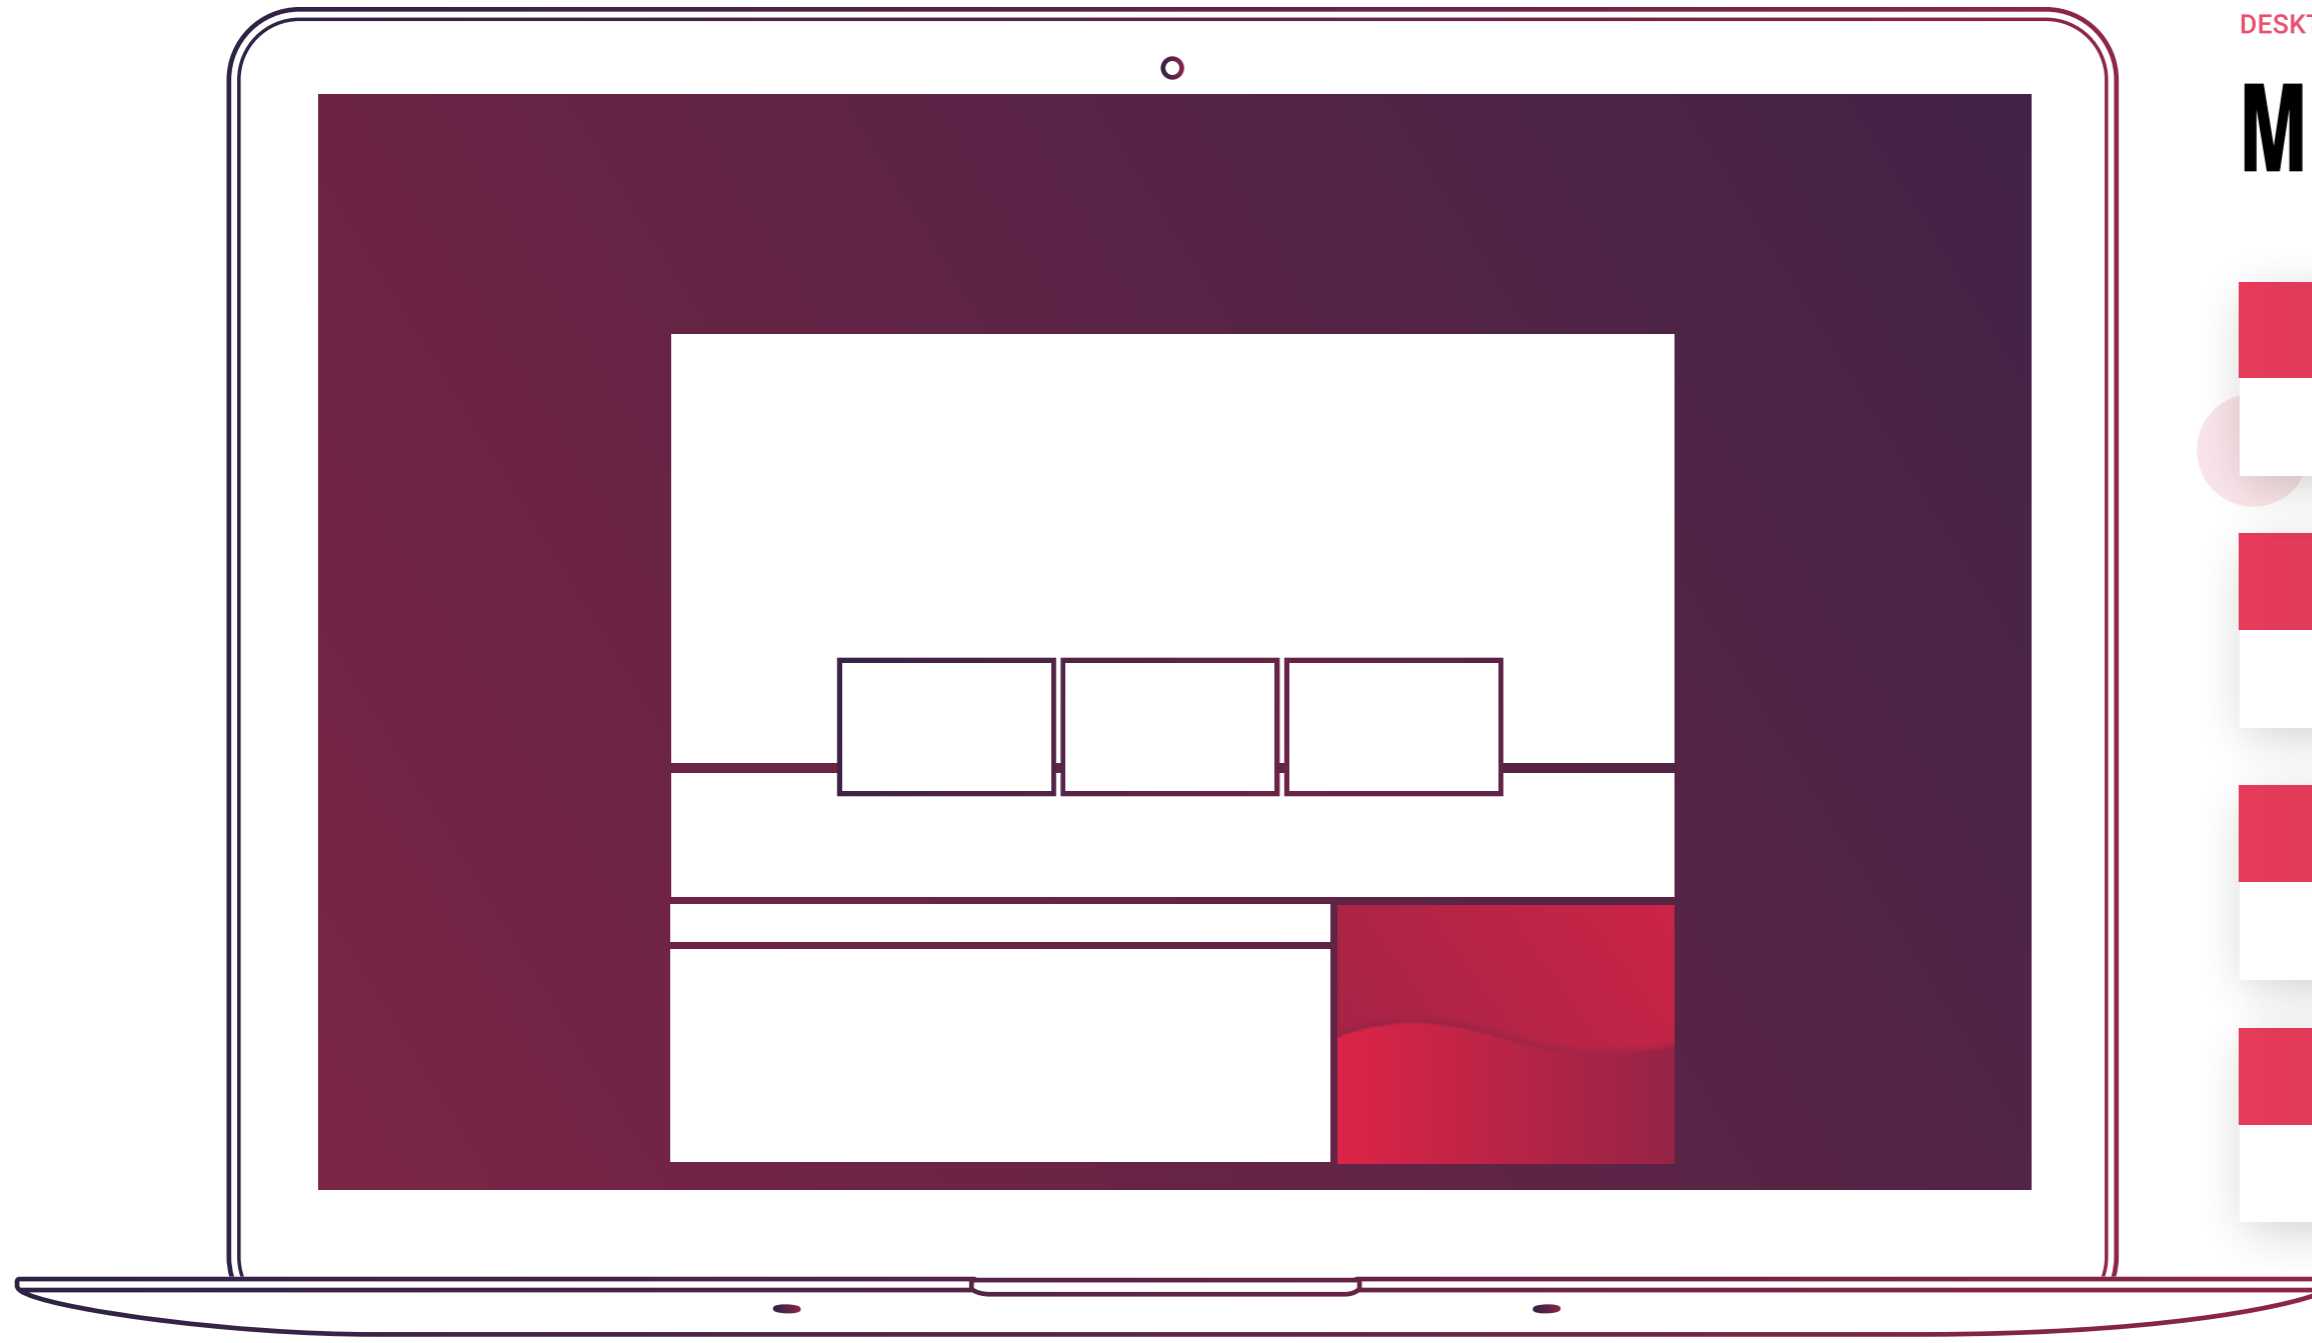

DESKTOP

MEDIUM RECTANGLE

FILE SIZE

300 x 250

FORMAT

jpg | gif | HTML5 | Redirect

FILE WEIGHT: JPG | GIF

max. 80KB

FILE WEIGHT [HTML5]

max. 150KB +300KB subload