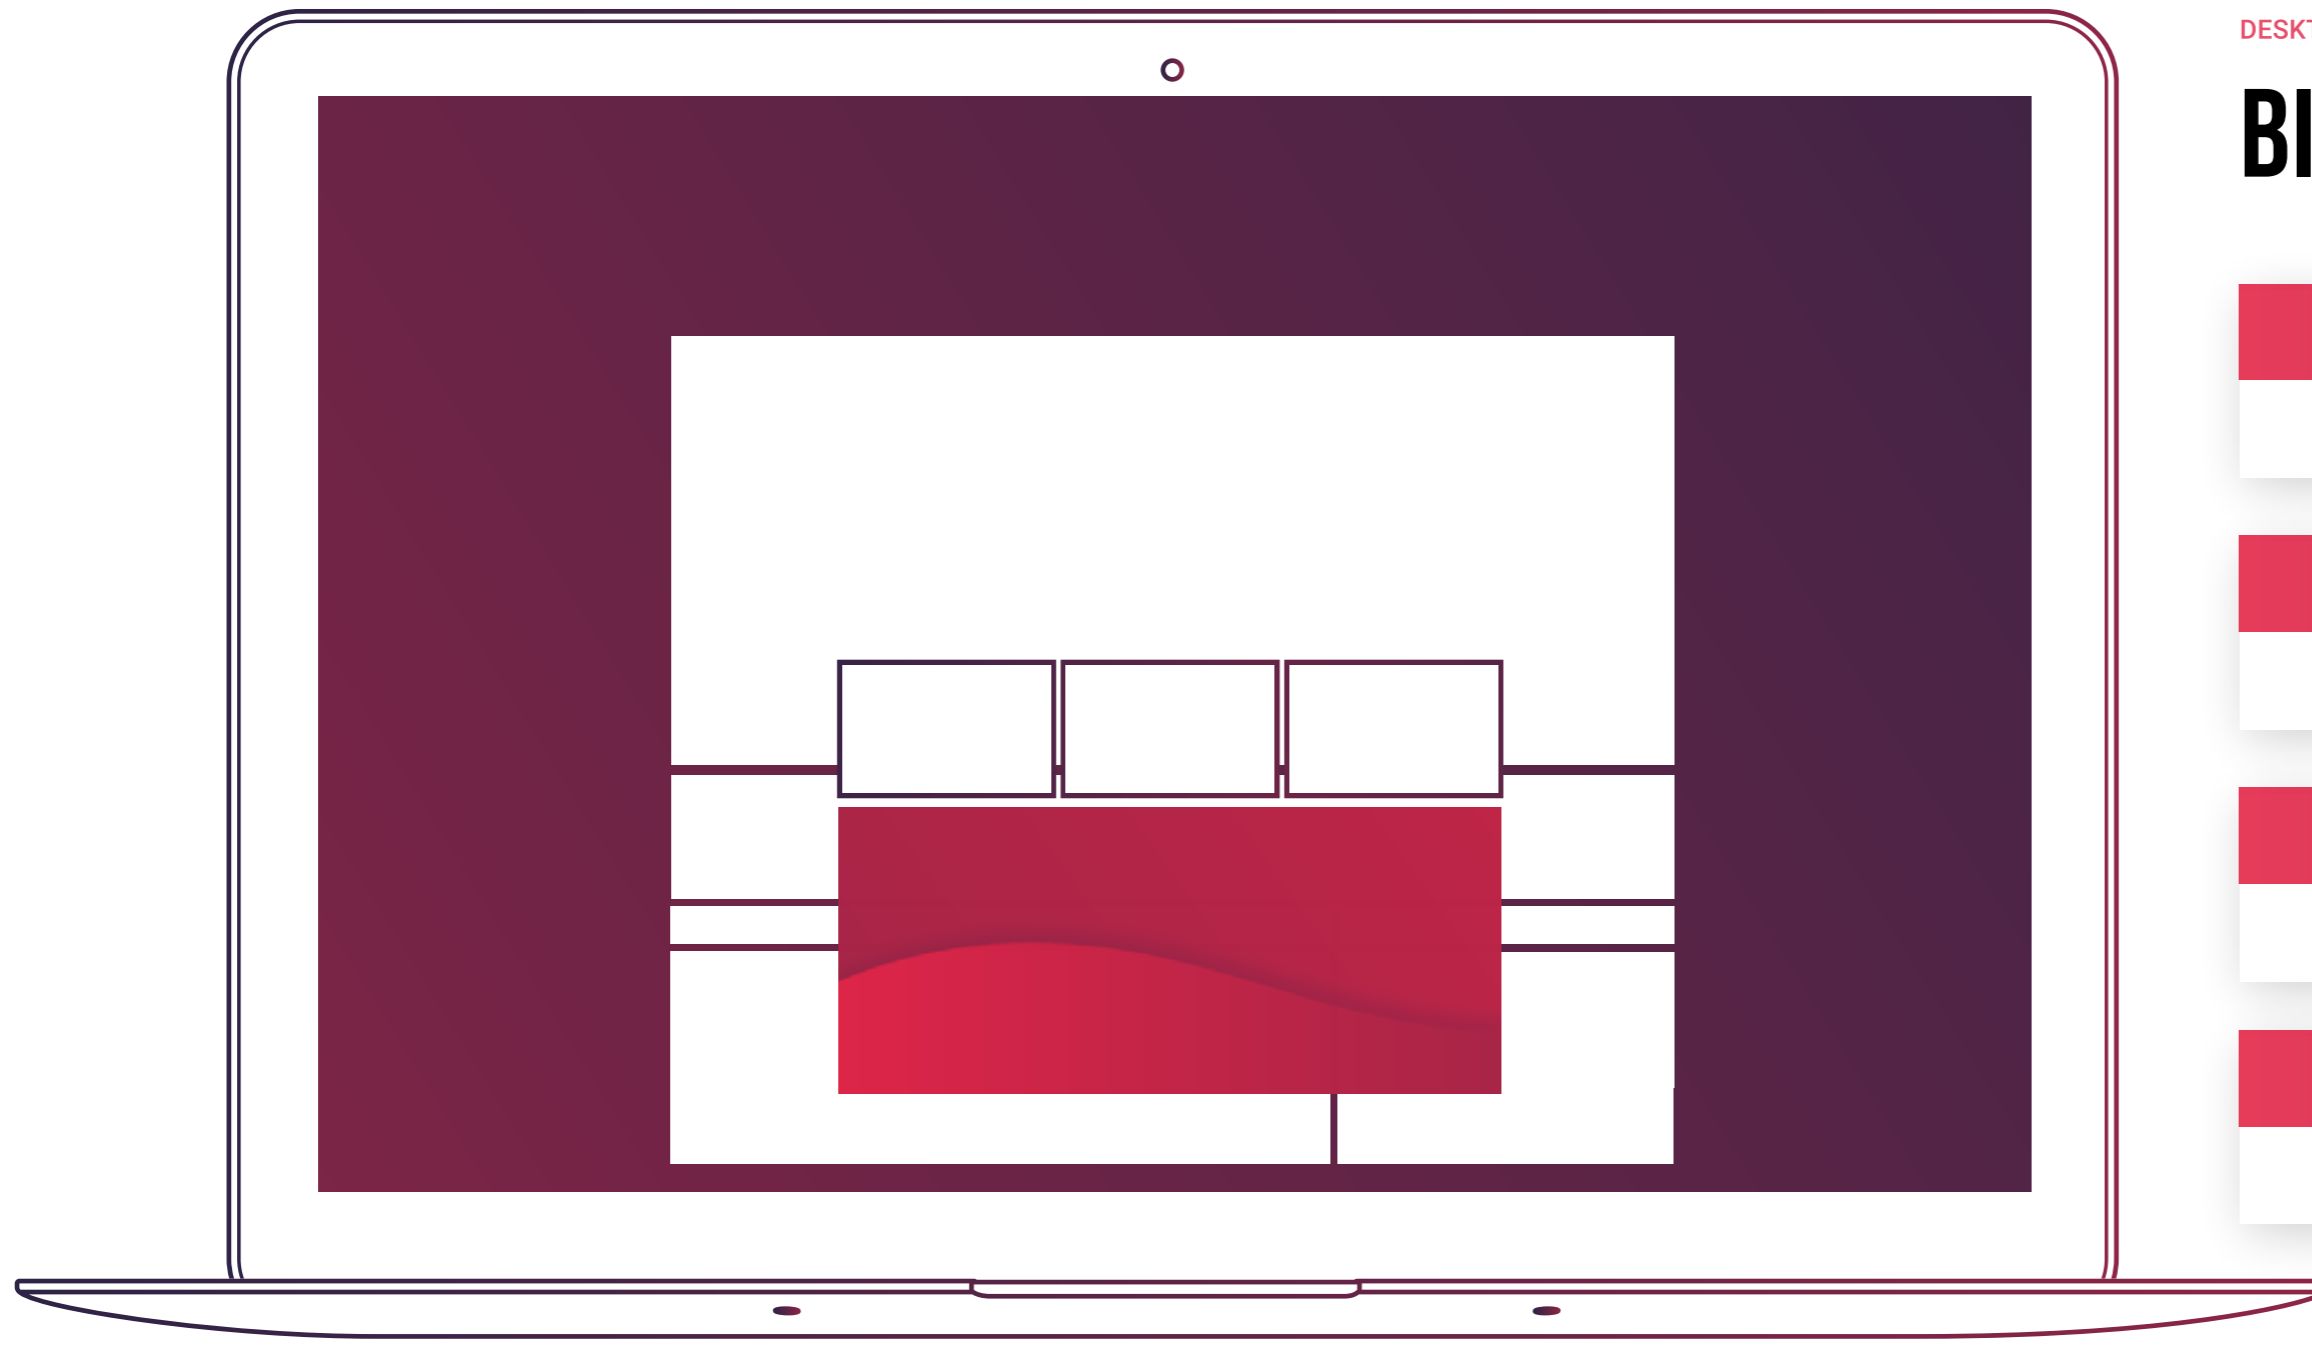

DESKTOP

BILLBOARD

FILE SIZE

800 x 250

FORMAT

jpg | gif | HTML5 | Redirect

FILE WEIGHT: JPG | GIF

max. 150KB

FILE WEIGHT [HTML5]

max. 200KB +300KB subload