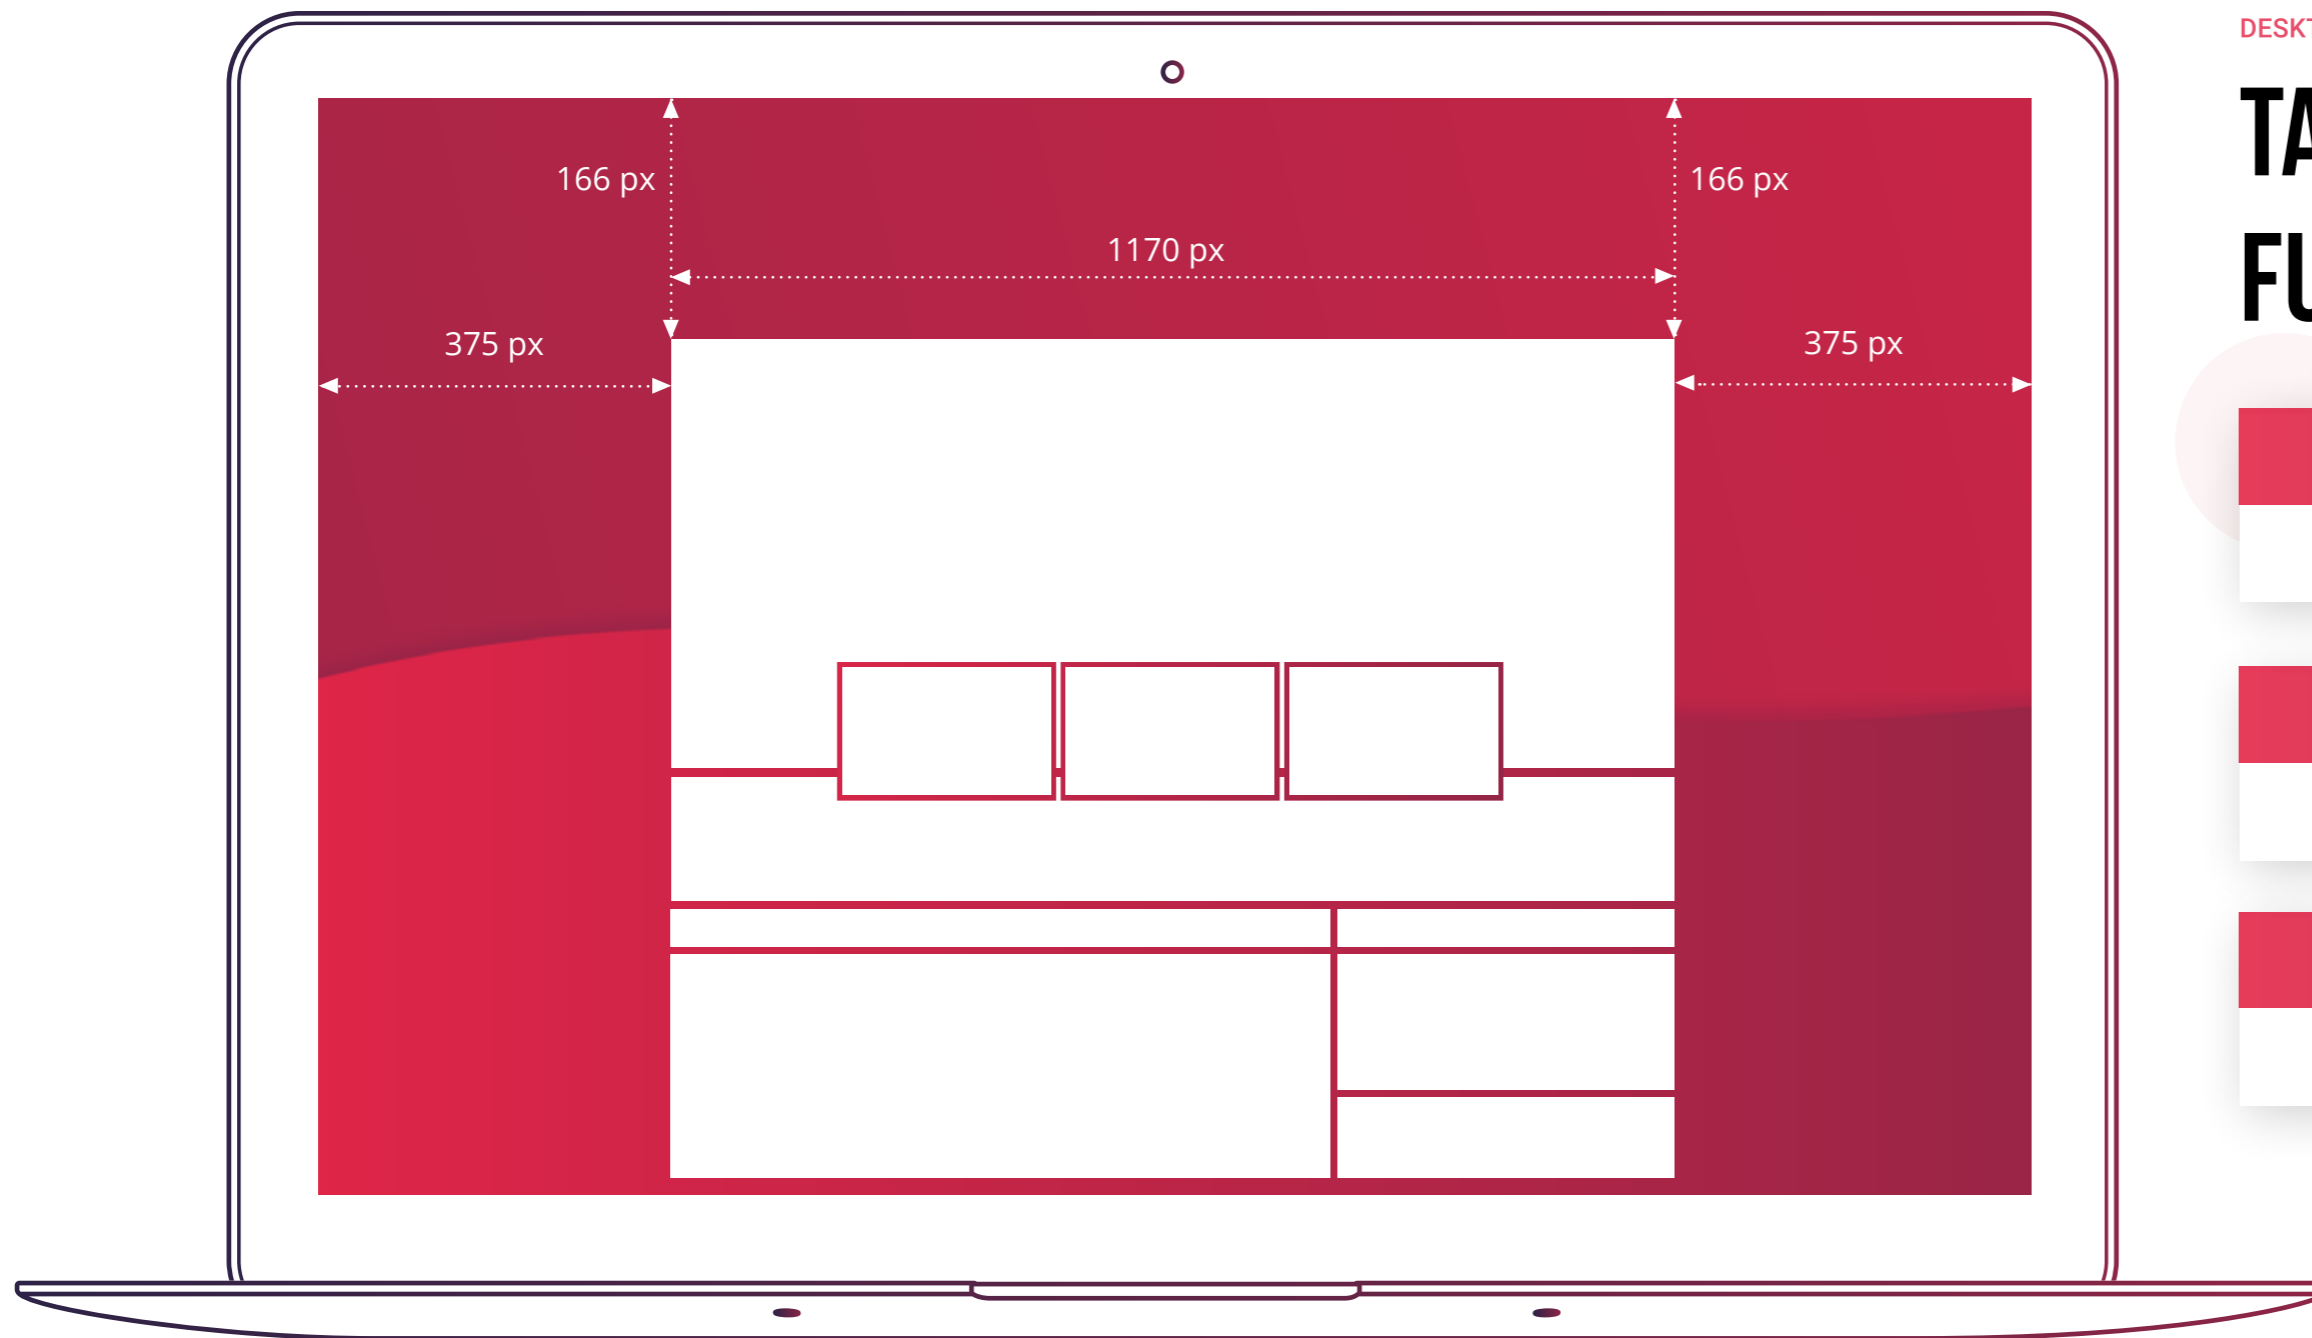

DESKTOP

TAKEOVER FULLSITE BRANDING

FILE SIZE

1920 x 1080

FORMAT

jpg

FILE WEIGHT

max. 300KB