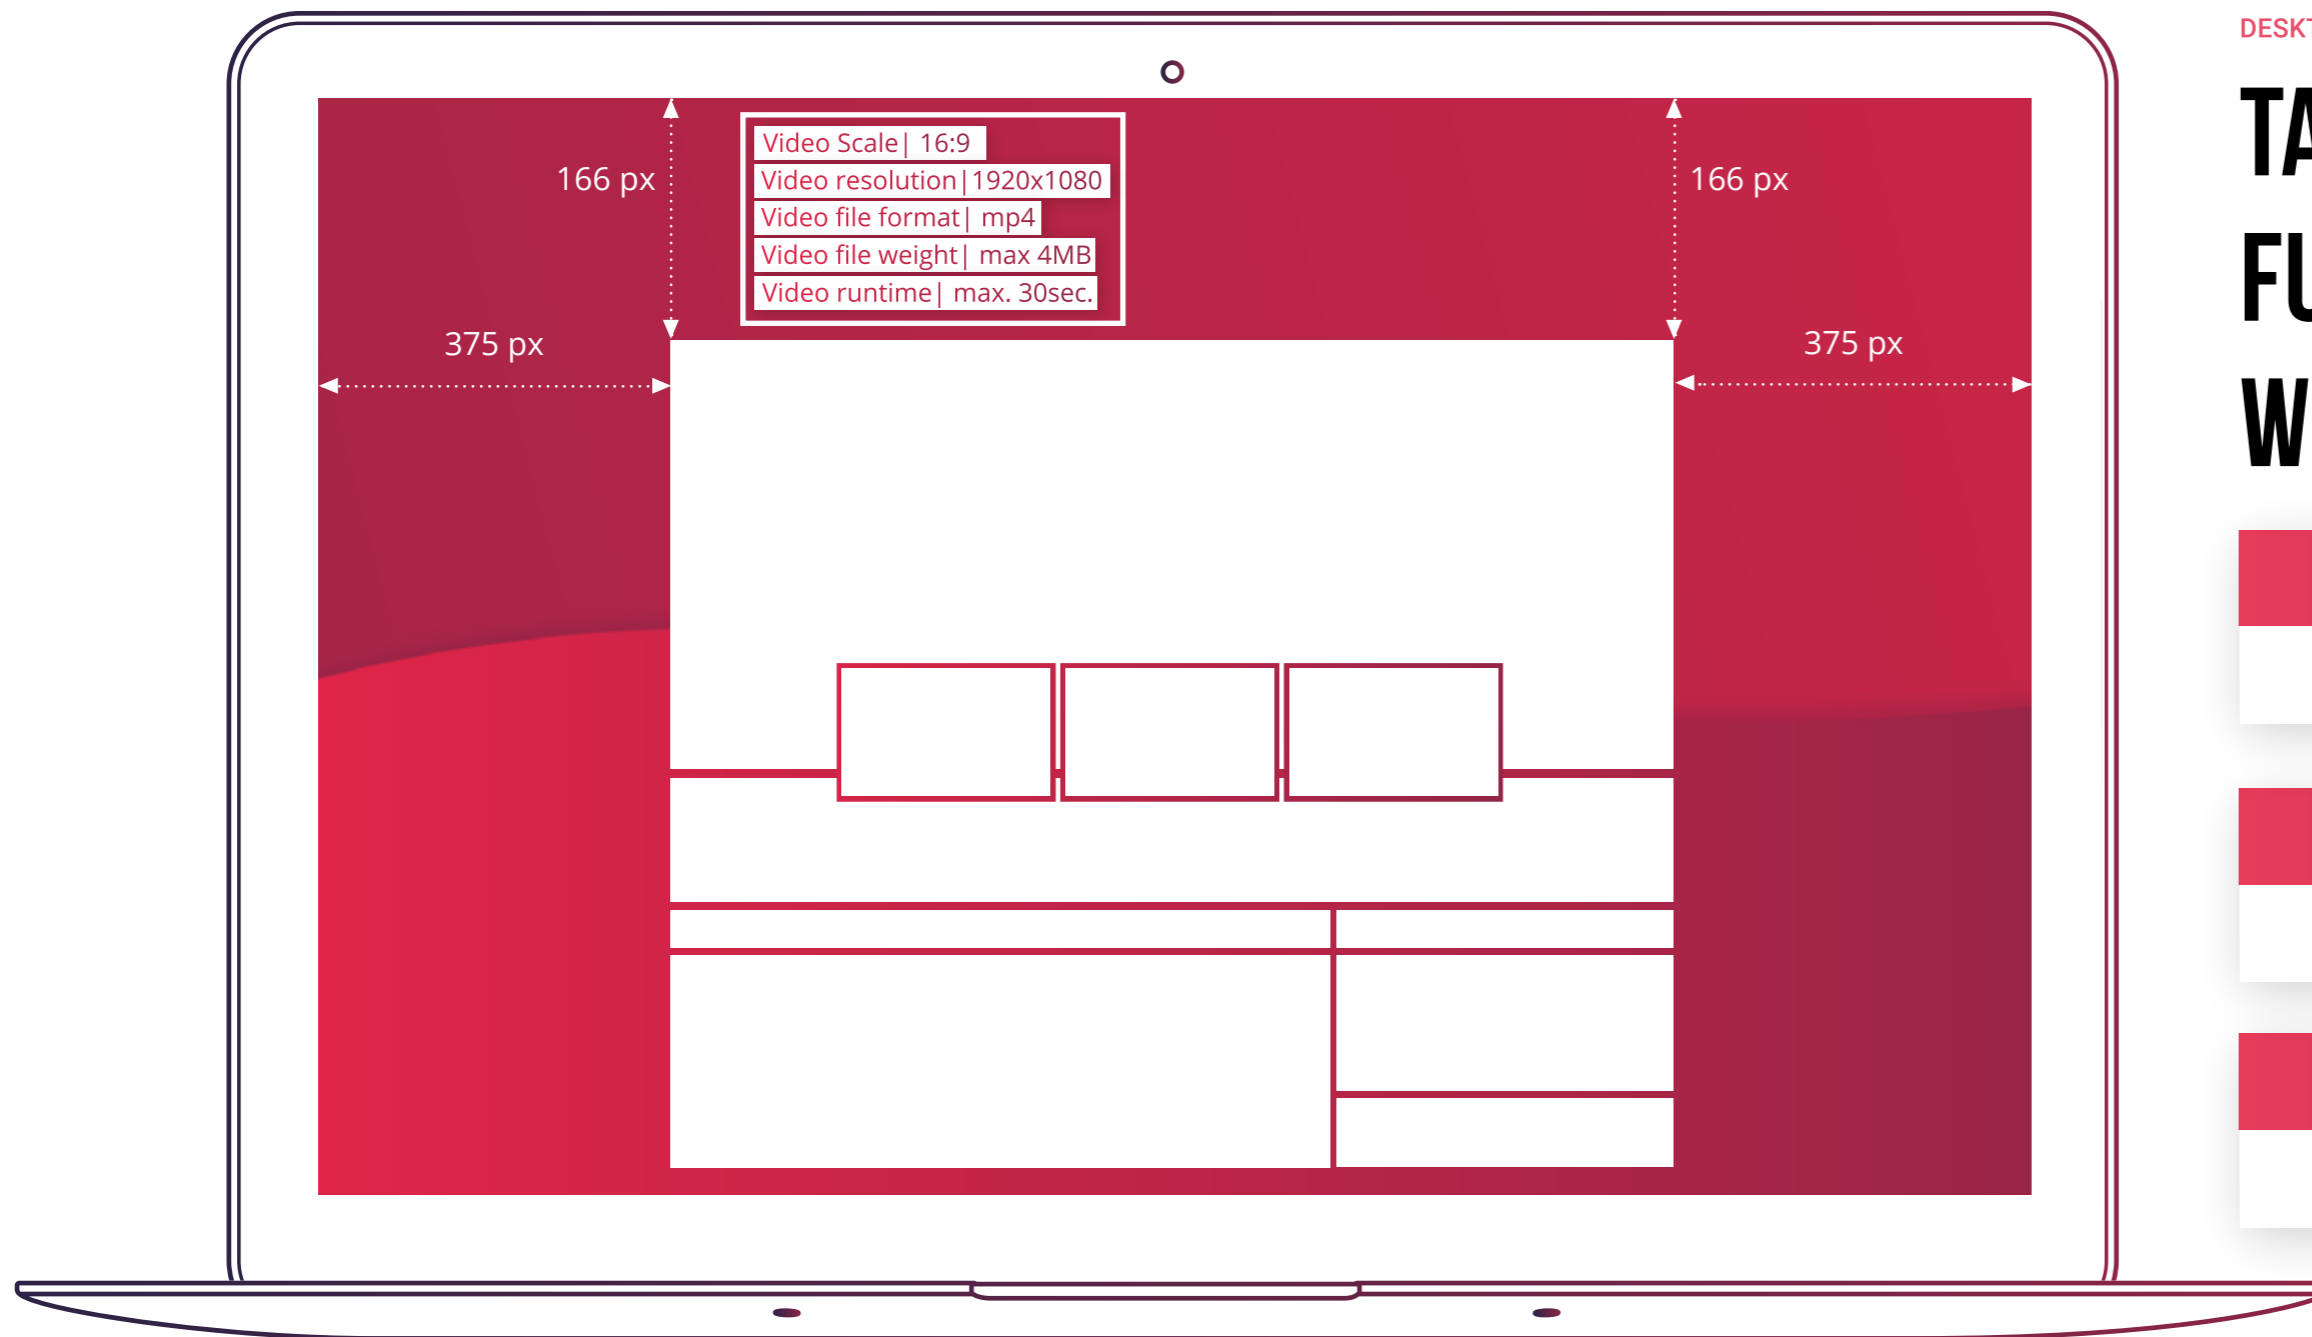

NERDIC BY NATURE[®]

**ADVERTISEMENT
SPECIFICATIONS**

DESKTOP

TAKEOVER FULLSITE BRANDING

FILE SIZE

1920 x 1080

FORMAT

jpg

FILE WEIGHT

max. 300KB

DESKTOP

TAKEOVER FULLSITE BRANDING WITH VIDEO INTEGRATION

FILE SIZE

1920 x 1080

FORMAT

jpg

FILE WEIGHT [WITHOUT VIDEO]

max. 300KB

DESKTOP

LEADERBOARD

FILE SIZE

728 x 90

FORMAT

jpg | png | gif | HTML5 | Redirect