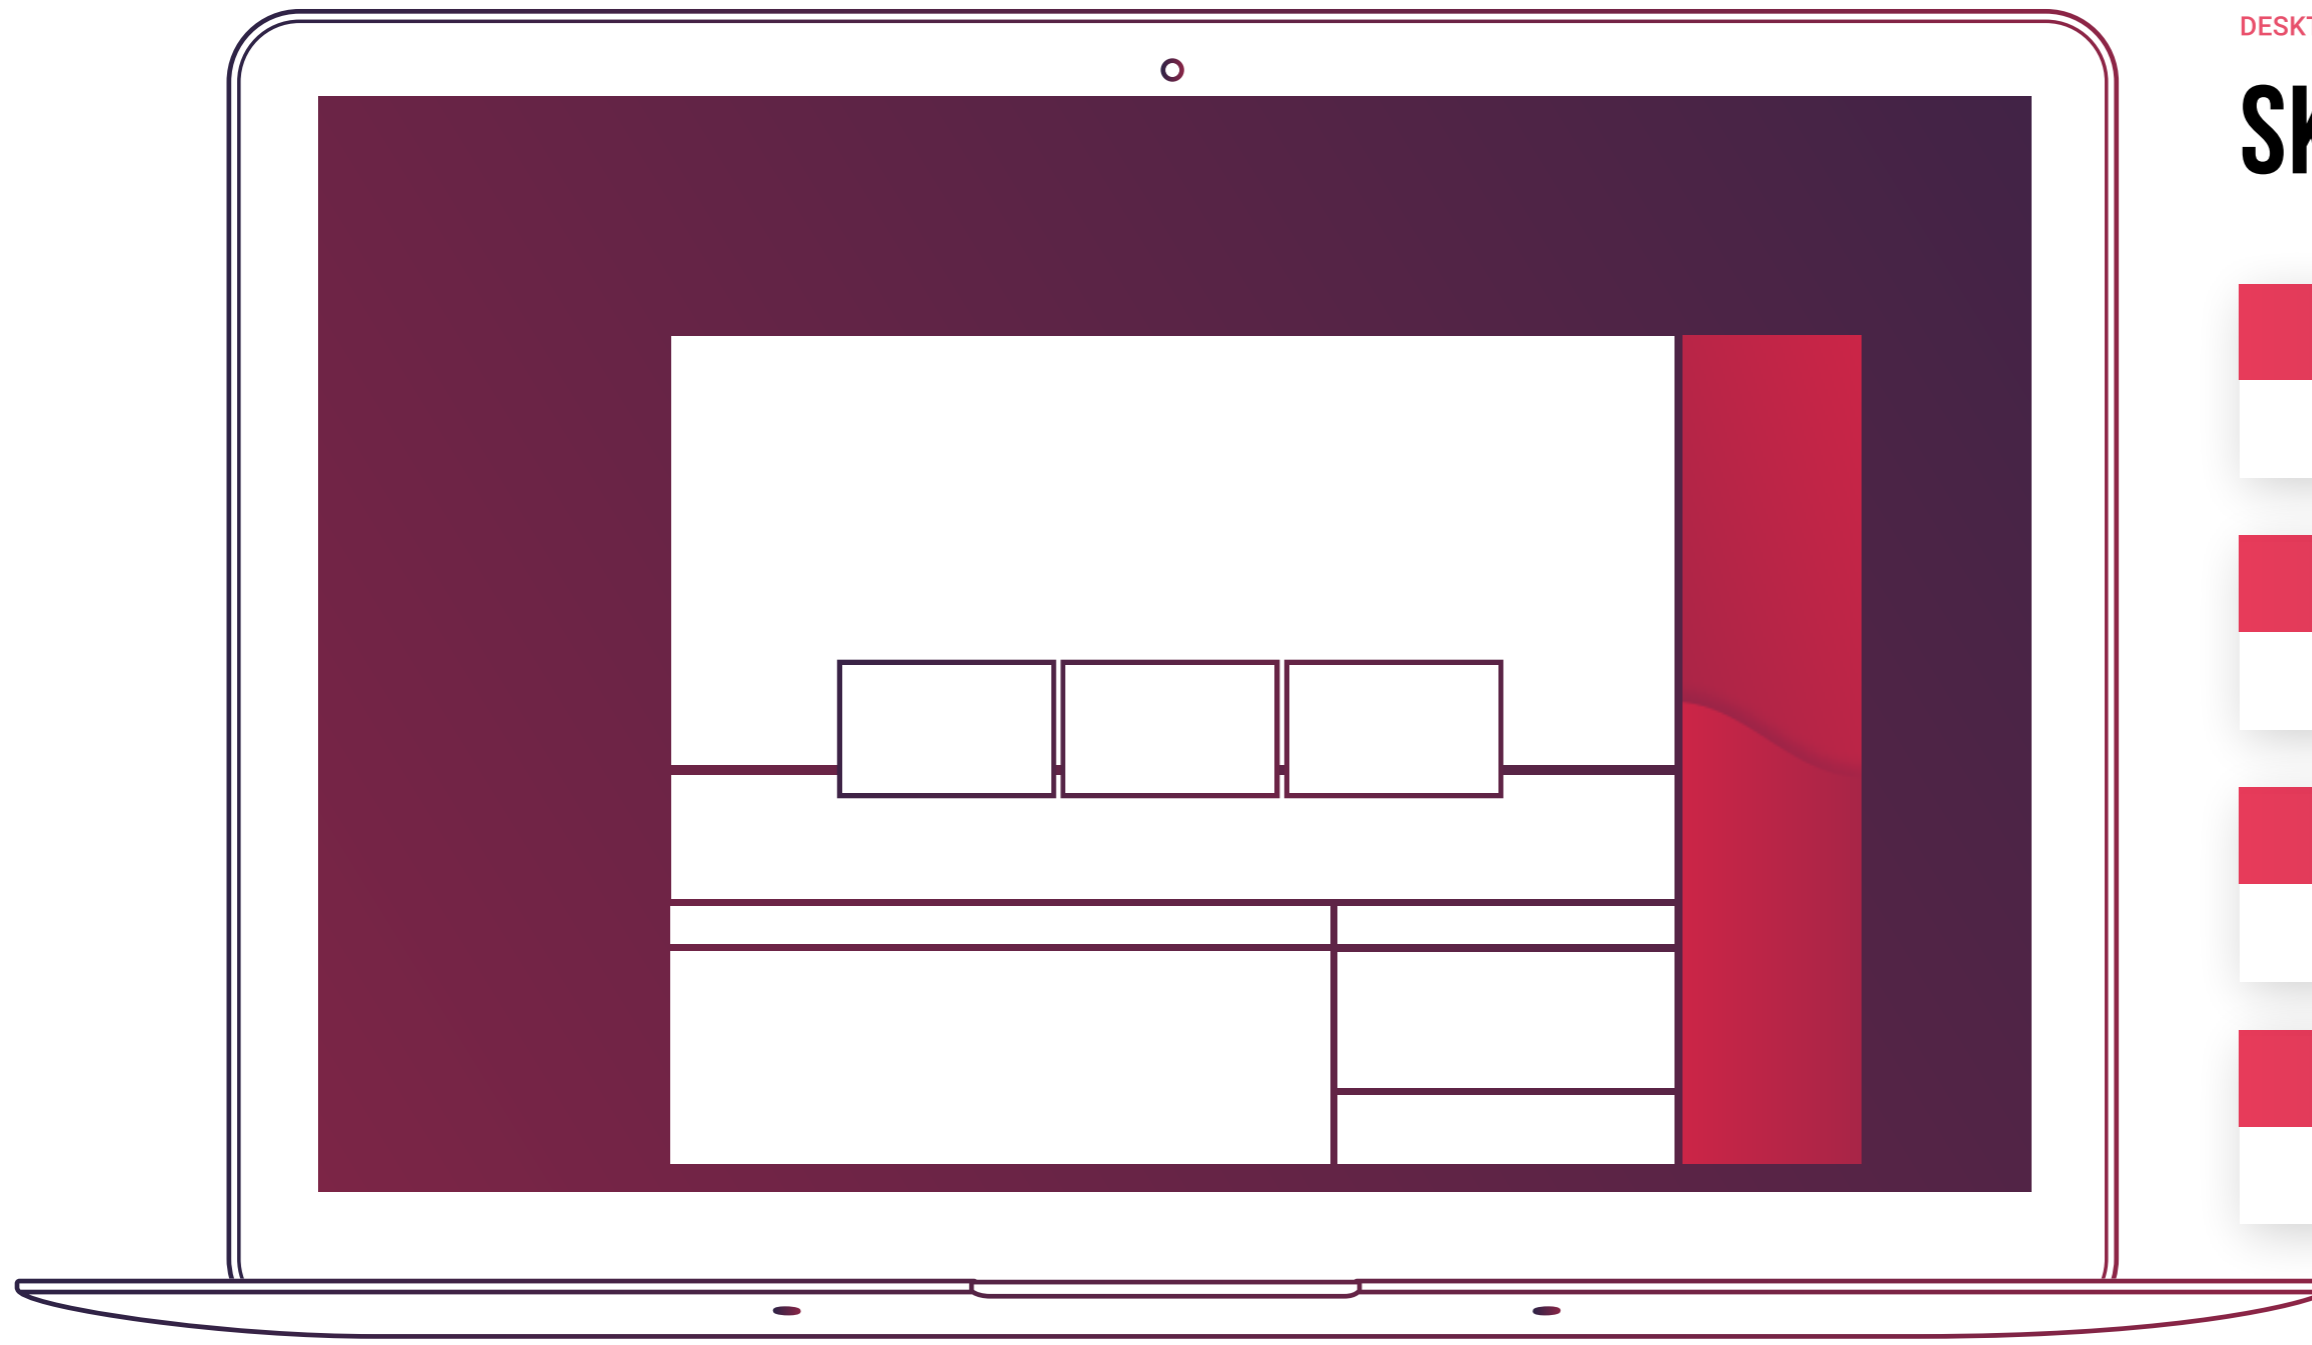

FILE SIZE

300 x 250

FORMAT

jpg | gif | HTML5 | Redirect

FILE WEIGHT: JPG | GIF

max. 80KB

FILE WEIGHT [HTML5]

max. 150KB +300KB subload