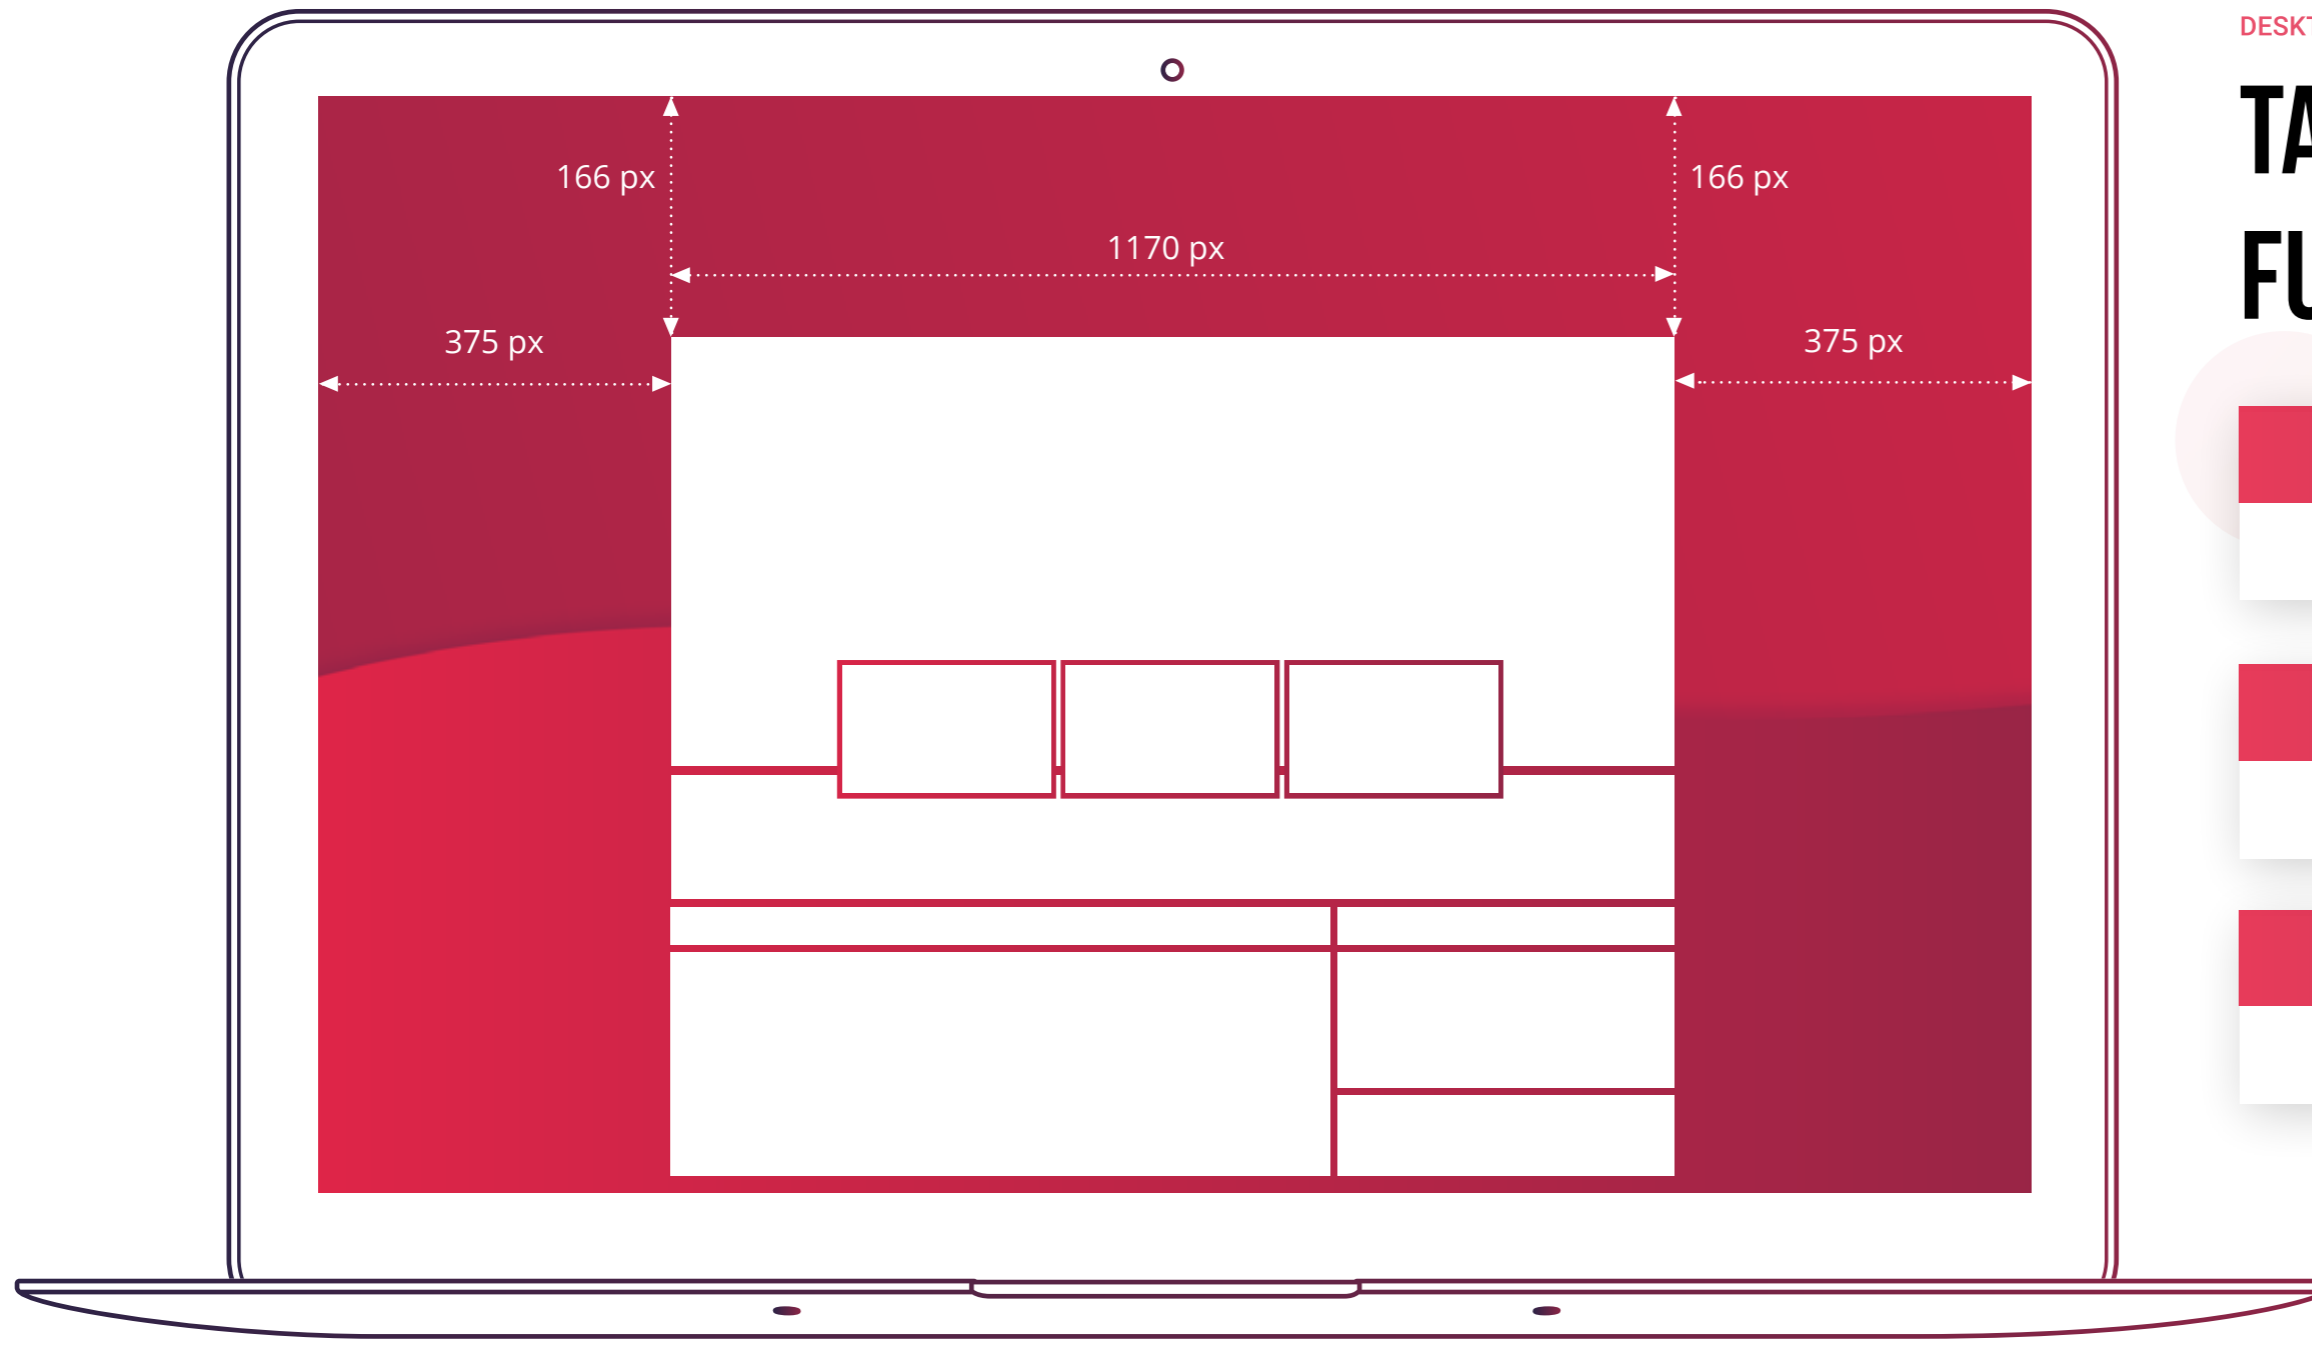

NERDIC BY NATURE[®]

**ADVERTISEMENT
SPECIFICATIONS**

DESKTOP

TAKEOVER FULLSITE BRANDING

FILE SIZE

1920 x 1080

FORMAT

jpg

FILE WEIGHT

max. 300KB

DESKTOP

TAKEOVER FULLSITE BRANDING WITH VIDEO INTEGRATION

FILE SIZE

1920 x 1080

FORMAT

jpg

FILE WEIGHT [WITHOUT VIDEO]

max. 300KB

DESKTOP

LEADERBOARD

FILE SIZE

728 x 90

FORMAT

jpg | png | gif | HTML5 | Redirect

FILE SIZE

300 x 250

FORMAT

jpg | gif | HTML5 | Redirect

FILE WEIGHT: JPG | GIF

max. 80KB

FILE WEIGHT [HTML5]

max. 150KB +300KB subload