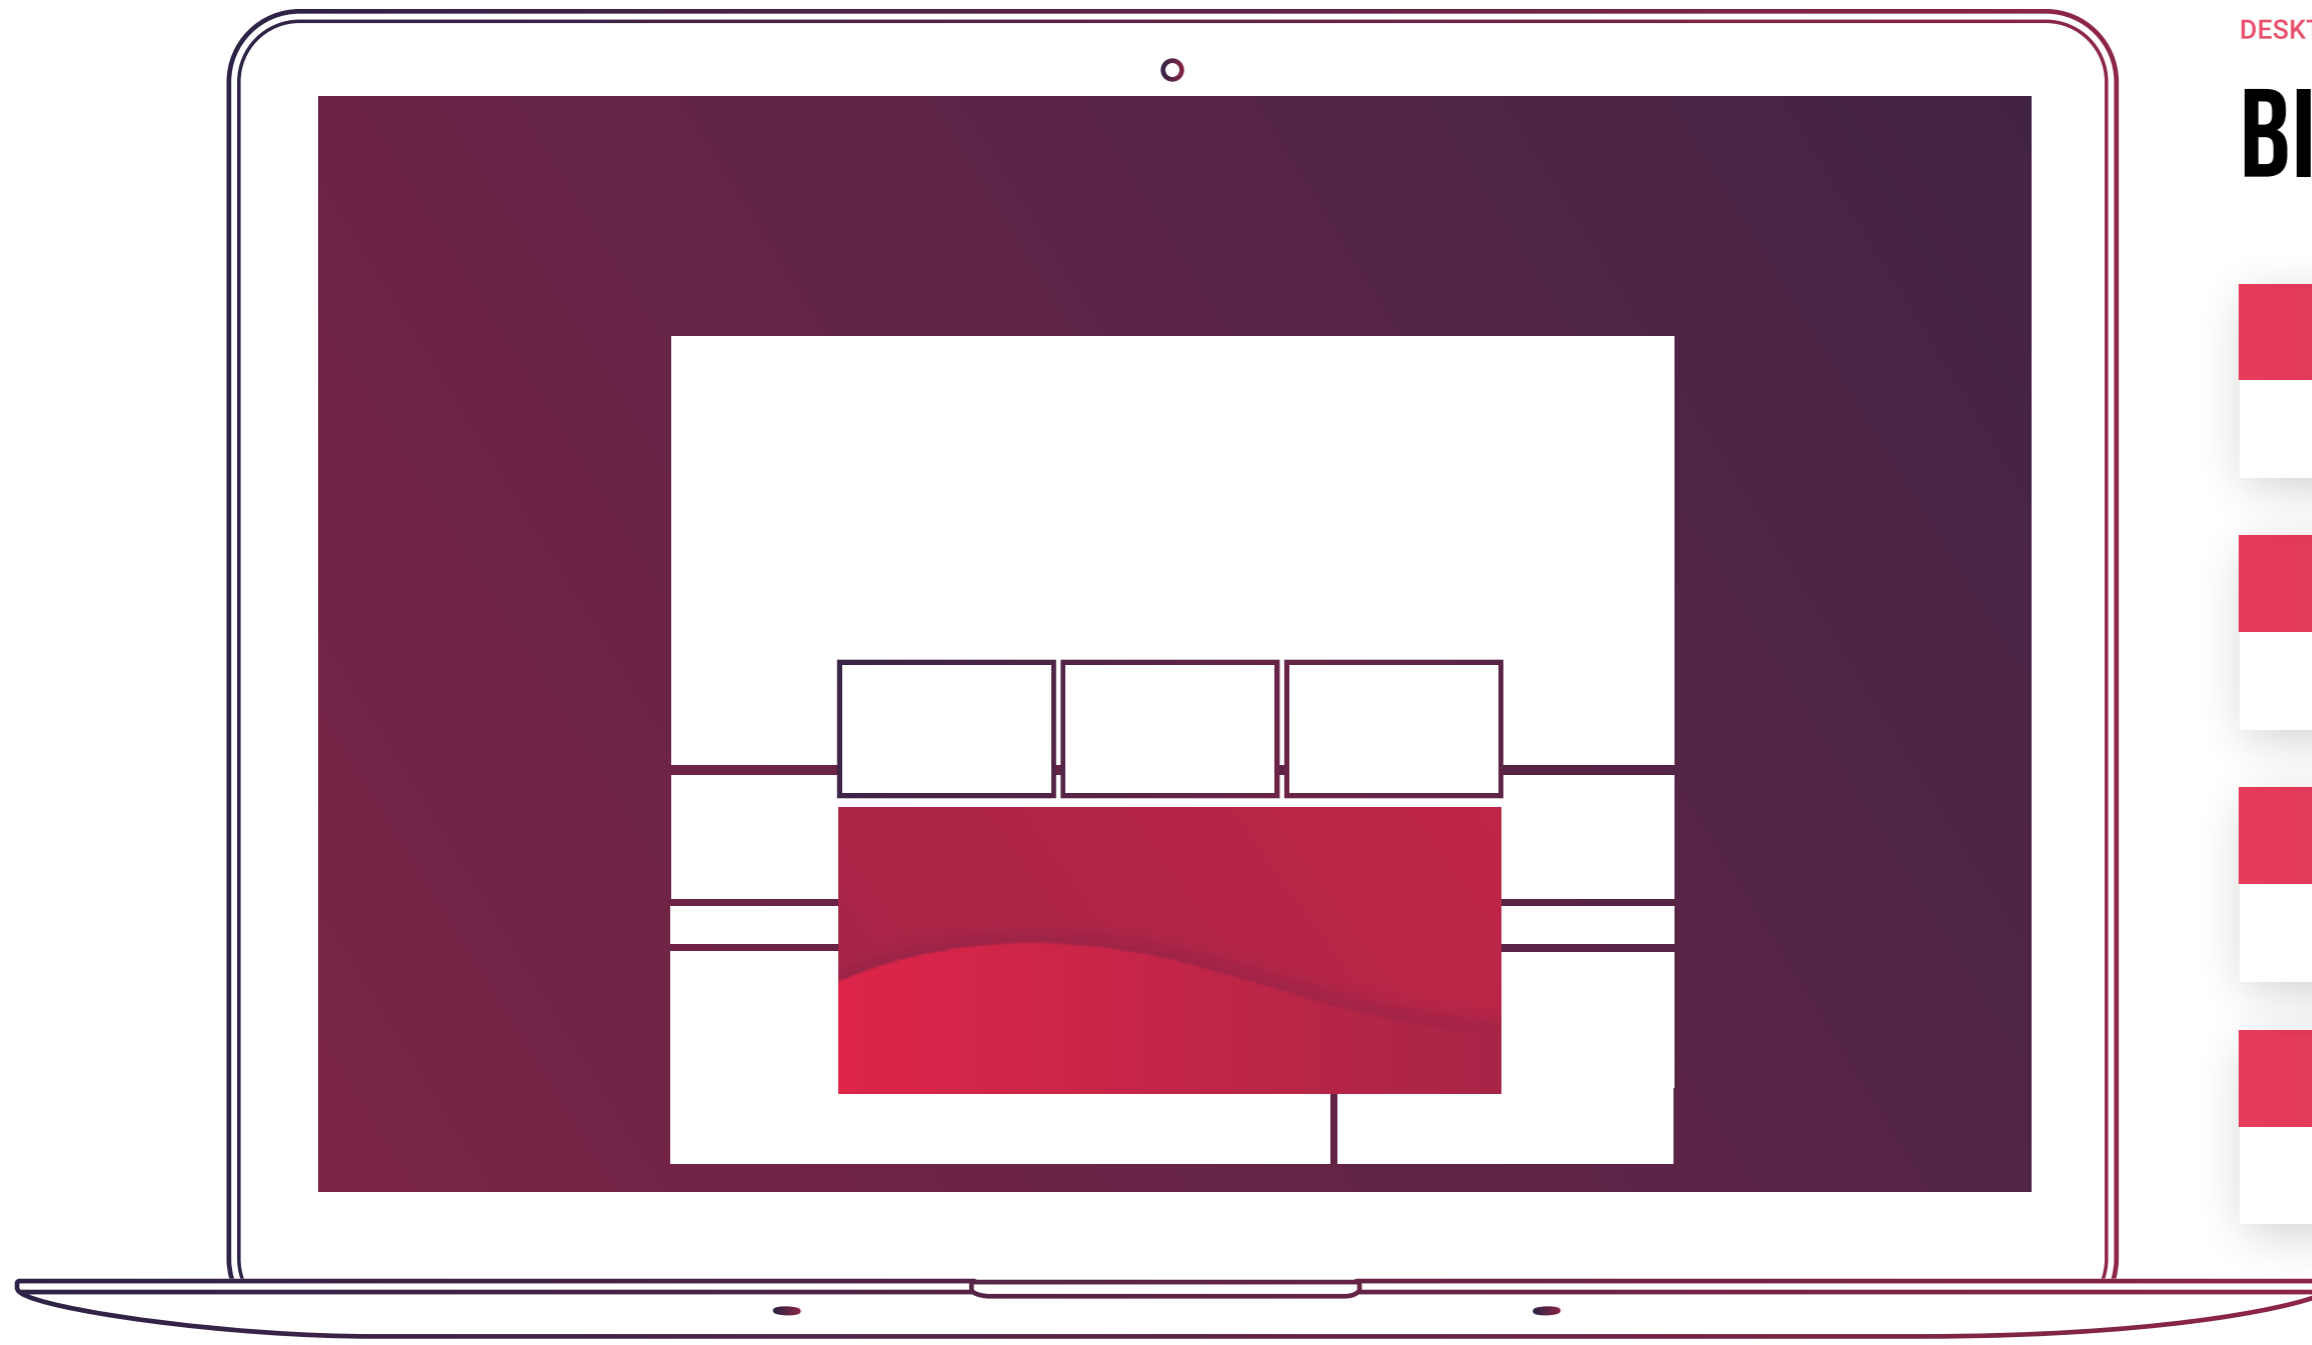

DESKTOP

BILLBOARD

FILE SIZE

800 x 250

FORMAT

jpg | gif | HTML5 | Redirect

FILE WEIGHT: JPEG | GIF

max. 150KB

FILE WEIGHT [HTML5]

max. 200KB +300KB subload