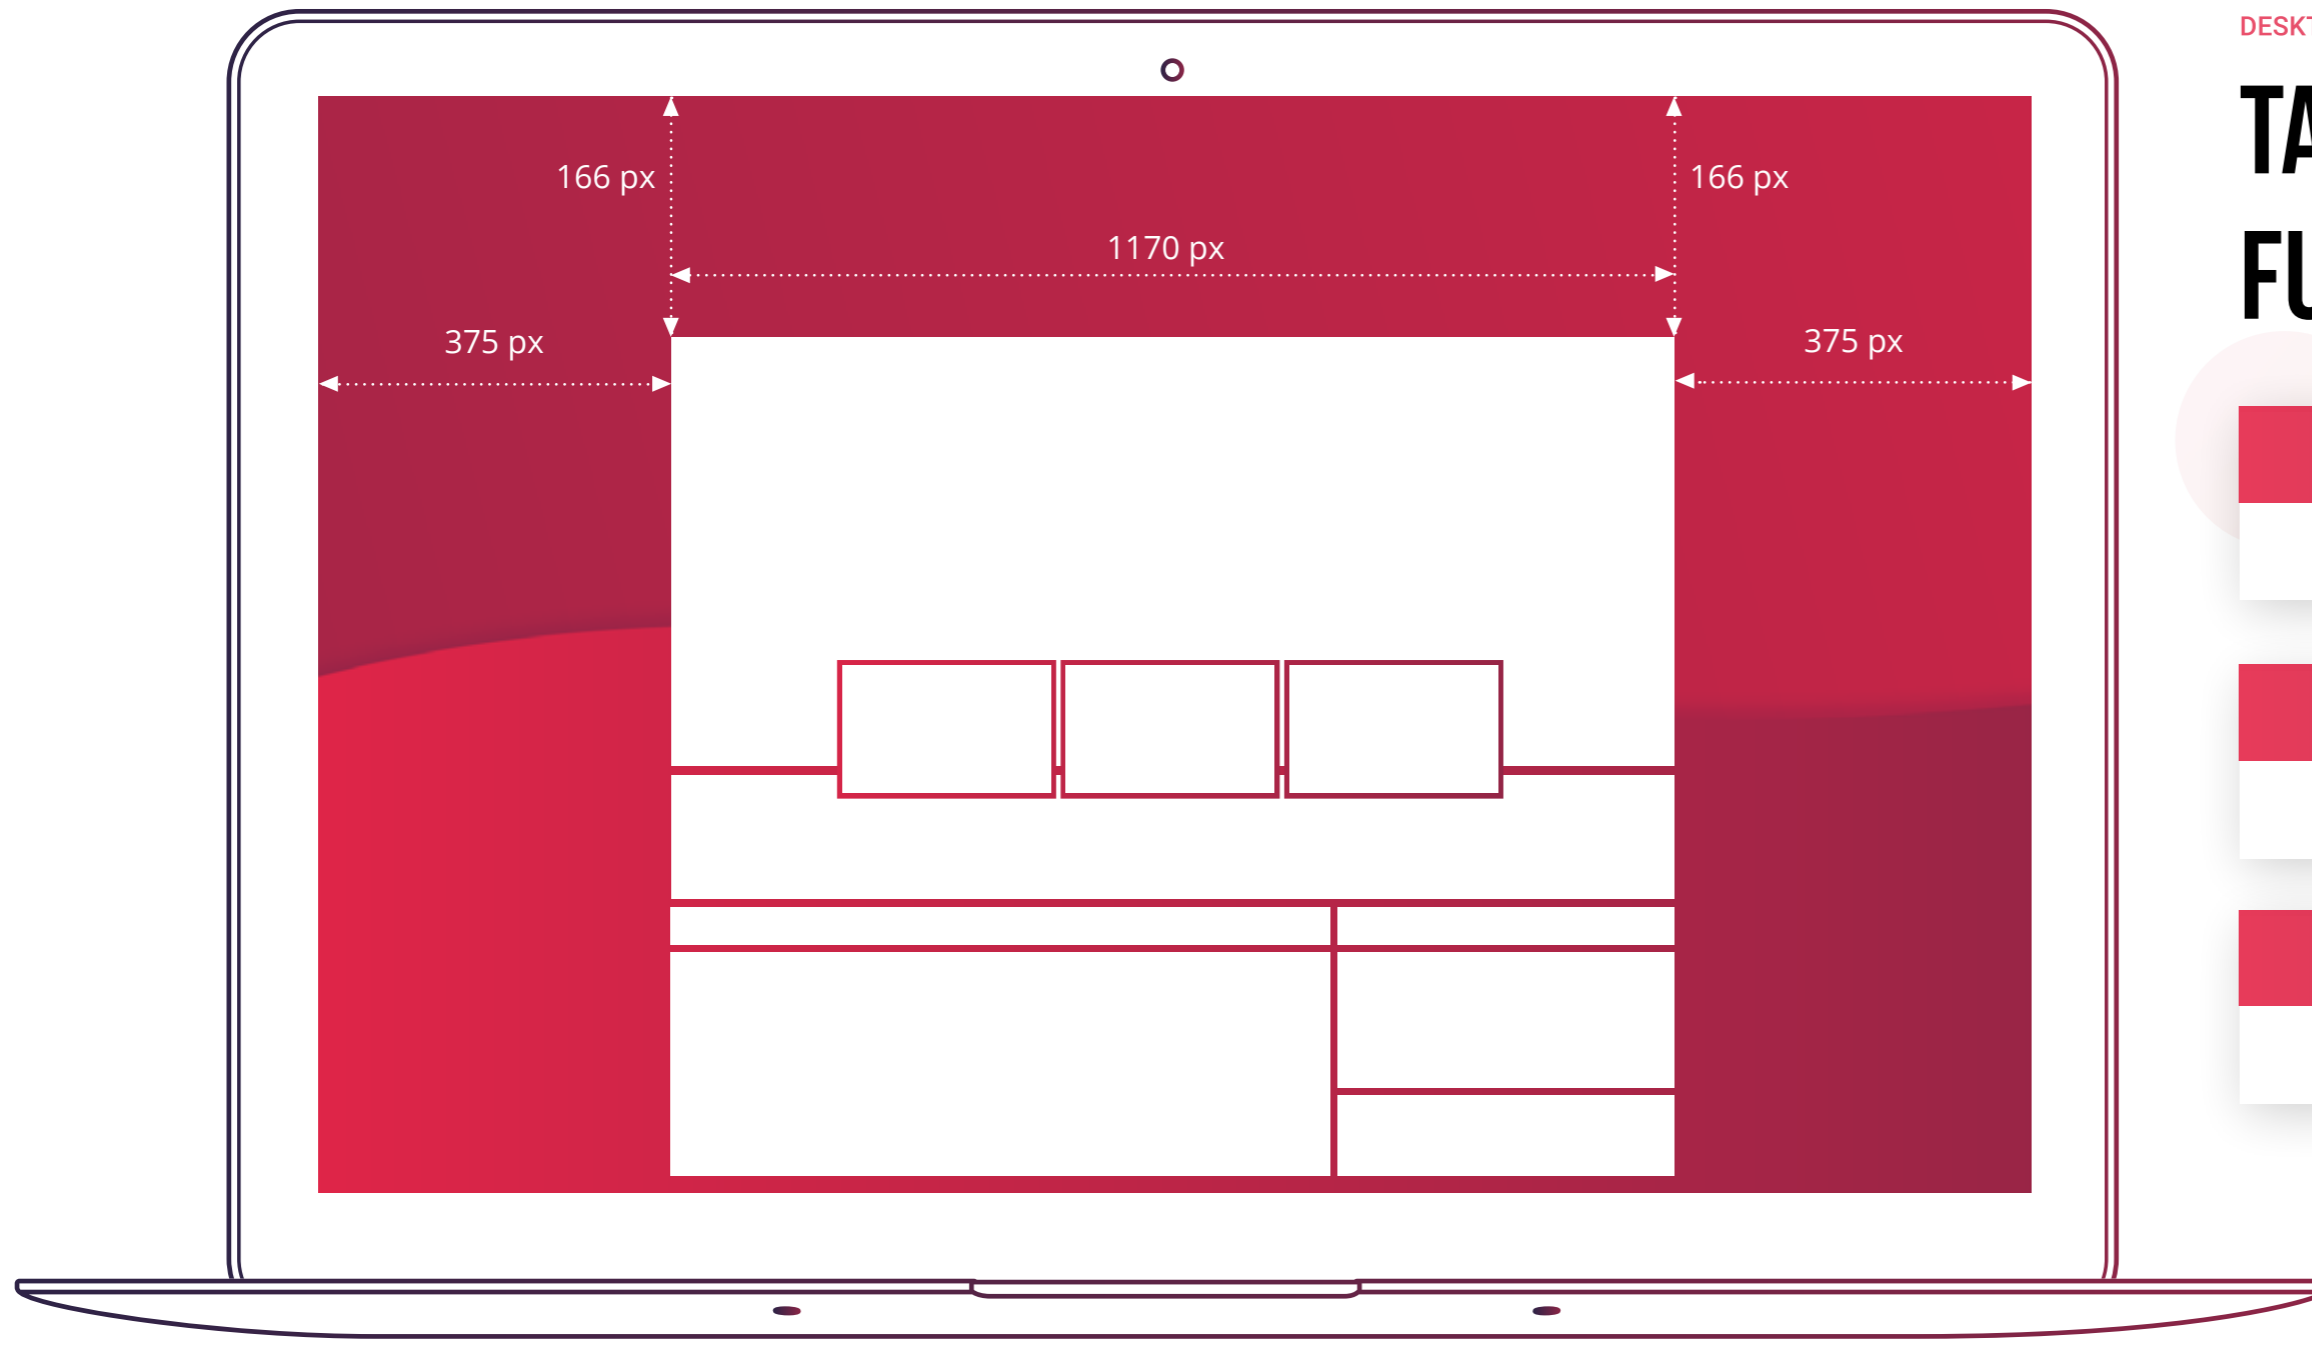

NERDIC BY NATURE[®]

**ADVERTISEMENT
SPECIFICATIONS**

DESKTOP

TAKEOVER FULLSITE BRANDING

FILE SIZE

1920 x 1080

FORMAT

jpg

FILE WEIGHT

max. 300KB

DESKTOP

TAKEOVER FULLSITE BRANDING WITH VIDEO INTEGRATION

FILE SIZE

1920 x 1080

FORMAT

jpg

FILE WEIGHT [WITHOUT VIDEO]

max. 300KB

DESKTOP

LEADERBOARD

FILE SIZE

728 x 90

FORMAT

jpg | png | gif | HTML5 | Redirect

FILE SIZE

300 x 250

FORMAT

jpg | gif | HTML5 | Redirect

FILE WEIGHT: JPEG | GIF

max. 80KB

FILE WEIGHT [HTML5]

max. 150KB +300KB subload