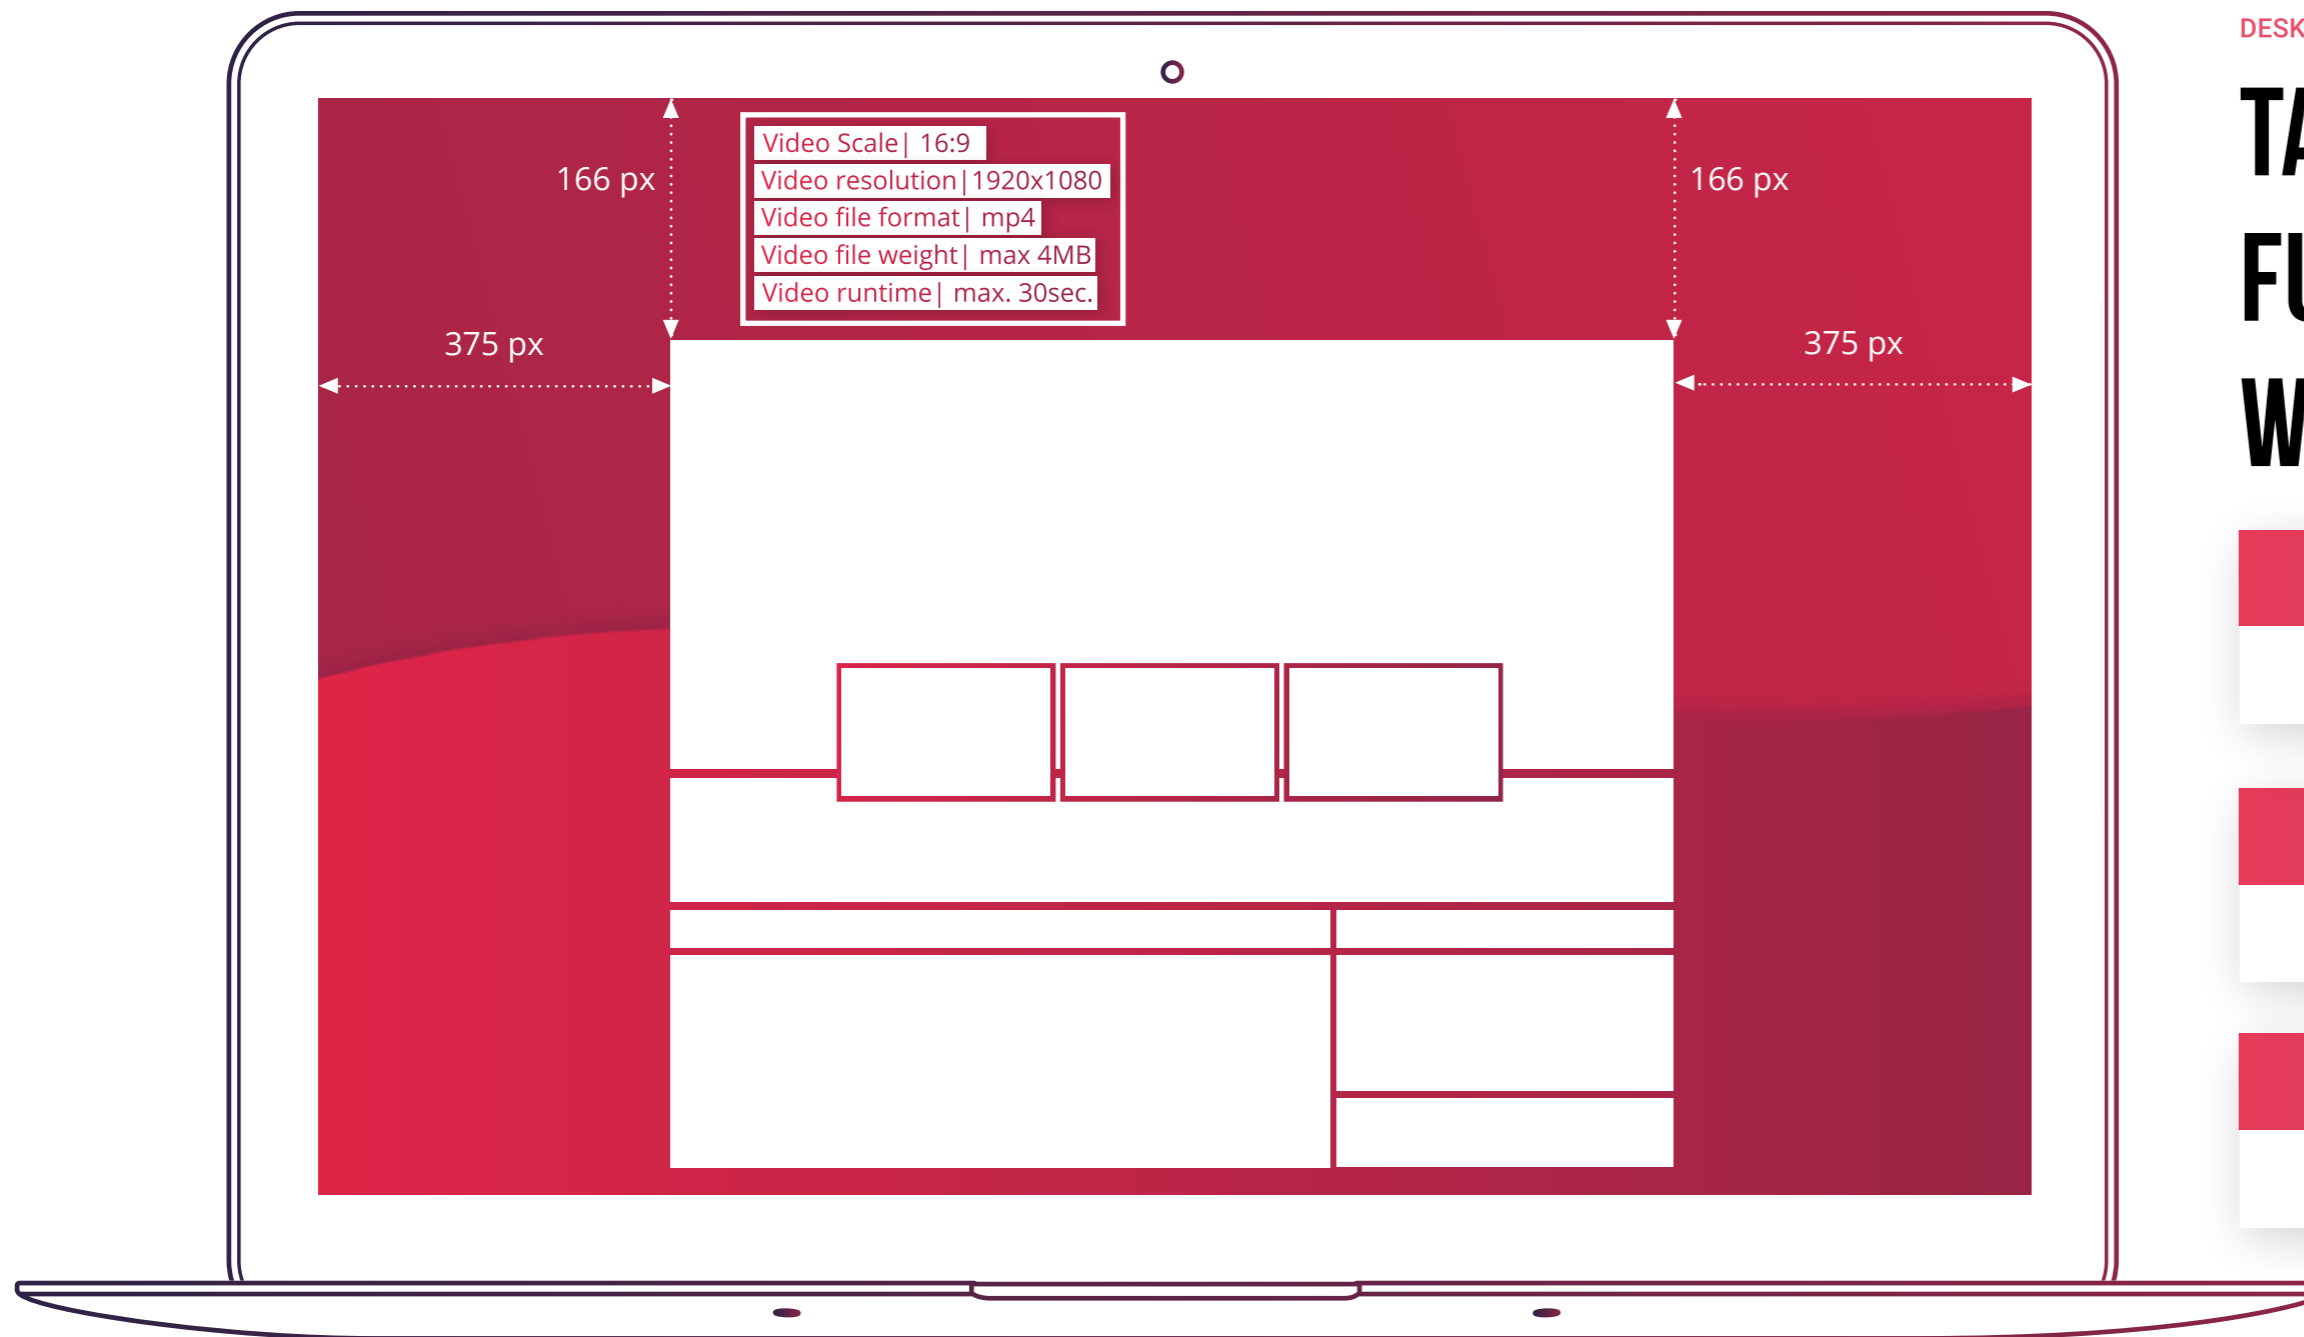

NERDIC BY NATURE[®]

**ADVERTISEMENT
SPECIFICATIONS**

DESKTOP

TAKEOVER FULLSITE BRANDING

FILE SIZE

1920 x 1080

FORMAT

jpg

FILE WEIGHT

max. 300KB

DESKTOP

TAKEOVER FULLSITE BRANDING WITH VIDEO INTEGRATION

FILE SIZE

1920 x 1080

FORMAT

jpg

FILE WEIGHT [WITHOUT VIDEO]

max. 300KB

DESKTOP

LEADERBOARD

FILE SIZE

728 x 90

FORMAT

jpg | png | gif | HTML5 | Redirect